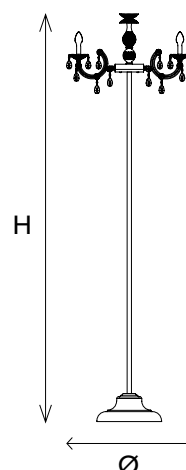

DRYLIGHT STL6 PORTABLE

CE IP65

Tecnologia DRYLIGHT® con protezione IP65: sicurezza totale in ogni condizione climatica.
Brevetto internazionale MASIERO.
Batteria: 10 ore di autonomia. Tempo di ricarica 5 ore.

DRYLIGHT® technology with IP65 protection level: complete safety in any weather conditions.
International MASIERO's patent.
Battery: 10 hours autonomy. 5 hours to recharge.

TECHNICAL INFORMATIONS

Ø	75 cm / 29.52"
H	245 cm / 96.45"

LED WHITE 6×LED source – 3000 K – 18 W tot – 1680 Nominal lumen (driver included)

LED RGB-W 6×LED source – 24 W tot (driver included)

MATERIALI Materials

DRYLIGHT EXTREME

Pendagli in metacrilato Methacrylate pendants

DRYLIGHT PREMIUM

Pendagli in cristallo

Crystal pendants

(Versione Premium consigliata per uso interno)

(Premium version recommended for internal use only)