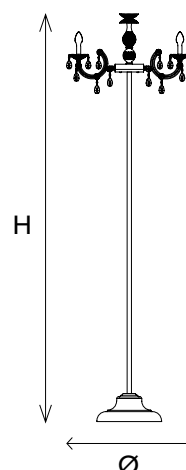

DRYLIGHT RGB - W - LED

DRYLIGHT STL6

CE IP65

TECHNICAL INFORMATIONS

Ø	75 cm / 29.52"
H	245 cm / 96.45"

LED WHITE 6×LED source – 3000 K – 18 W tot – 1680 Nominal lumen (driver included)

LED RGB-W 6×LED source – 24 W tot (driver included)