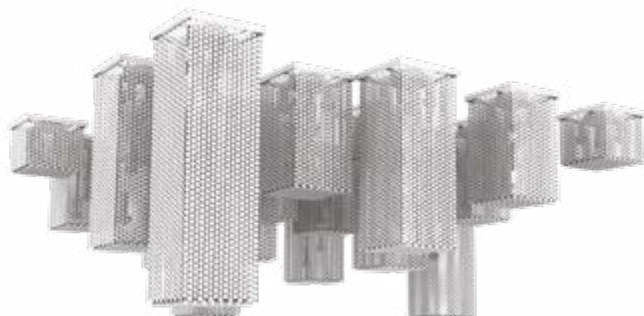

CUBO COMBO PL 21 200 SQ

CE

L	200 cm / 78.74"	WW	151×E14×40 W (not included)
SP	200 cm / 78.74"	USA	151×E12×40 W (not included)
H	80 cm / 31.49"		

Composition

- A 4 X Cubo Pl/Square/Medium/20
- B 7 X Cubo Pl/Square/Medium/40
- C 7 X Cubo Pl/Square/Medium/60
- D 3 X Cubo Pl/Square/Medium/80