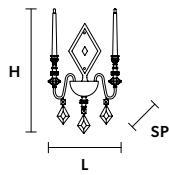

Chandelier CE

TECHNICAL INFORMATIONS

Ø 50 cm / 19.69"

H 60 cm / 23.62"

WW 5×G9×40 W max
(not included)

USA 5×G9×40 W max
(not included)

CHIC 3

Chandelier CE

TECHNICAL INFORMATIONS

Ø 43 cm / 16.93"

H 45 cm / 17.72"

WW 3×G9×40 W max
(not included)

USA 3×G9×40 W max
(not included)

CHIC A2 N

Applique

CE

TECHNICAL INFORMATION

L 37 cm / 14.57"

SP 12 cm / 4.72"

H 60 cm / 23.62"

WW 2×G9×40 W max
(not included)USA 2×G9×40 W max
(not included)

CHIC STL3

Floor lamp

CE

TECHNICAL INFORMATION

Ø 40 cm / 15.75"

H 170 cm / 66.93"

WW 3×G9×40 W max
(not included)USA 3×G9×40 W max
(not included)

CHIC TL1G

Table lamp

CE

TECHNICAL INFORMATION