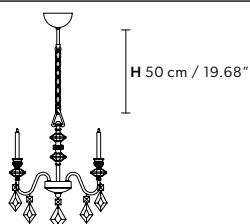

Standard chain for all chandeliers

CHIC 12

Chandelier CE

TECHNICAL INFORMATIONS

Ø 115 cm / 45.28"

H 82 cm / 32.28"

WW 12×G9×40 W max
(not included)

USA 12×G9×40 W max
(not included)

CHIC 8

Chandelier CE

TECHNICAL INFORMATIONS

Ø 80 cm / 31.49"

H 70 cm / 27.55"

WW 8×G9×40 W max
(not included)

USA 8×G9×40 W max
(not included)

CHIC 5

Chandelier CE

TECHNICAL INFORMATIONS

Ø 50 cm / 19.69"

H 60 cm / 23.62"

WW 5×G9×40 W max
(not included)

USA 5×G9×40 W max
(not included)

CHIC 3

Chandelier CE

Ø 16 cm / 6.30"

H 55 cm / 21.65"

WW 1×G9×40 W max
(not included)USA 1×G9×40 W max
(not included)

CHIC TL1P

Table lamp

CE

TECHNICAL INFORMATION

Ø 12 cm / 4.72"