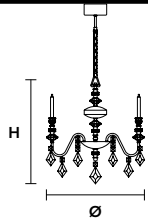

Standard chain for all chandeliers

CHIC 12

Chandelier CE

TECHNICAL INFORMATIONS

Ø 115 cm / 45.28"

H 82 cm / 32.28"

WW 12×G9×40 W max
(not included)

USA 12×G9×40 W max
(not included)

CHIC 8

Chandelier CE

TECHNICAL INFORMATIONS

Ø 80 cm / 31.49"

H 70 cm / 27.55"

WW 8×G9×40 W max
(not included)

USA 8×G9×40 W max
(not included)

CHIC 5

Chandelier CE

TECHNICAL INFORMATIONS

Ø 50 cm / 19.69"

H 60 cm / 23.62"

WW 5×G9×40 W max
(not included)

USA 5×G9×40 W max
(not included)

CHIC 3

Chandelier CE

Ø 16 cm / 6.30"

H 55 cm / 21.65"

WW 1×G9×40 W max
(not included)USA 1×G9×40 W max
(not included)

CHIC TL1P

Table lamp

CE

TECHNICAL INFORMATION

Ø 12 cm / 4.72"