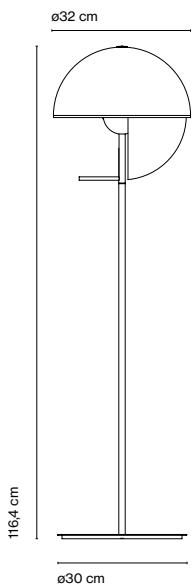

## Mathias Hahn

**marset**

**Theia P**

**Theia P**

LED SMD 7,8W 700mA  
2700K 1066lm (included)

Black electrical cord

\* Integrated dimmer

Base and stem in lacquered iron. Dissipater in lacquered aluminium with built-in switch. Vertical semi-sphere made of lacquered spun metal, with the interior in white, and a transparent smoked shade in thermoformed methacrylate.

- White
- Black

[Download Assembly Instructions](#)

[Download 2D](#)

[Download 3D](#)

[Download Energy label](#)

**Range**

info@marset.com  
www.marset.com

From light to shadow with a single gesture. Theia has two faces: to discover them, simply swivel the fixture around its central axis. It can be pointed towards you for use as a reading lamp, or towards an object or a wall, creating a subtle, indirect light that immediately warms the atmosphere.