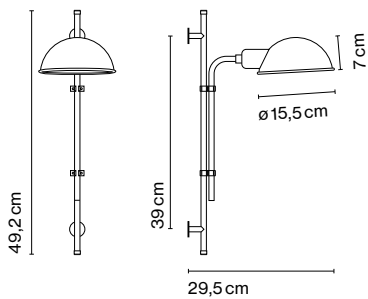

Funiculí **Lluís Porqueras**

marset

Funiculí A

Funiculí A

- ⦿ E14 HSGSP/C/UB 46W
- ⦿ E14 LED 5W

Black fabric electrical cord

Stem and wall clip in lacquered iron. Shade made of lacquered aluminium.

- Moss grey (Ral 7003)
- Off-white (Ral 9001)
- Black (Ral 9005)
- Red (Ral 3024)
- Blue (Ral 5024)

- [Download](#) Assembly Instructions
- [Download](#) 2D
- [Download](#) 3D
- [Download](#) Energy label

Range

Watch the video

info@marset.com
www.marset.com

Funiculí is the re-edition of a lamp originally designed in 1979. Lluís Porqueras has always sought an absolute simplicity in his designs, doing away with everything superfluous to leave the essence of the useful, simple object.