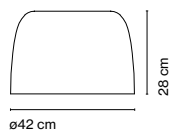

## Joan Gaspar

**marset**

**Djembé C 42.13**

**Djembé C 42.21**

**Djembé C 42.28**

**Djembé C 42**  
LED SMD 11,7W 700mA  
2700K 2040lm (included)

**Djembé C 65**  
LED SMD 20,8W 700mA  
2700K 3023lm (included)