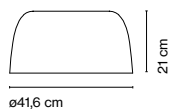

## Joan Gaspar

**marset**

**Djembé C 42.13**

**Djembé C 42.21**

**Djembé C 42.28**

**Djembé C 42**  
LED SMD 11,7W 700mA  
2700K 2040lm (included)

**Djembé C 65**  
LED SMD 20,8W 700mA  
2700K 3023lm (included)