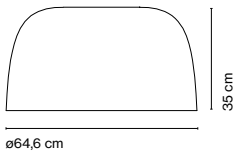

Djembé C 65.35