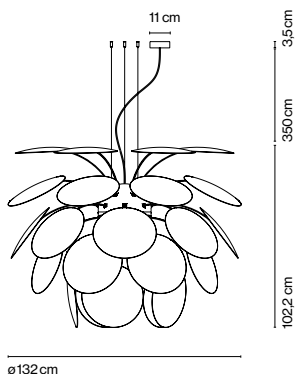

## Christophe Mathieu

marset

Discocó 132

Discocó 88

Discocó 68

Discocó 53

Discocó 35

ø132 cm

Exuberant even when turned off, the richness of the light issuing from the Discocó lamp provides direct downward illumination along with a dramatic play of lights and soft shadows.

**Discocó 132**

- 6x E27 LED Globe (ø120) 14W

**Discocó 88**

- 3x E27 LED Globe (ø120) 14W
- 3x E27 HSGSA/C/UB 77W

**Discocó 68**

- 3x E27 LED Globe (ø120) 14W
- 3x E27 HSGSA/C/UB 57W

**Discocó 53**

- E27 LED Globe (ø120) 14W
- E27 HSGSA/C/UB 116W

**Discocó 35**

- E14 HSGSP/C/UV 46W
- E14 LED 5W

35 opaque discs made in moulded ABS. Chromed sphere.

- White (Ral 9003)
- Matte Grey (Ral 7037)
- Matte Beige (Ral 1001)
- Black-gold (Ral 9004-Gold)

White electrical cord