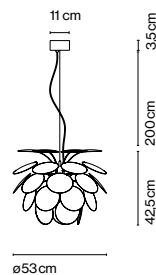

## Christophe Mathieu

marset

Discocó 132

Discocó 88

Discocó 68

Discocó 53

Discocó 35

ø132 cm

Exuberant even when turned off, the richness of the light issuing from the Discocó lamp provides direct downward illumination along with a dramatic play of lights and soft shadows.

**Discocó 132**

- 6x E27 LED Globe (ø120) 14W