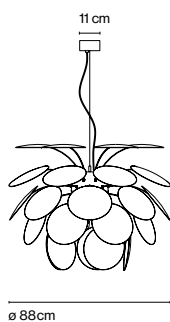

## Christophe Mathieu

marset

Discocó 132

Discocó 88

Discocó 68

Discocó 53

Discocó 35

ø132 cm

Exuberant even when turned off, the richness of the light issuing from the Discocó lamp provides direct downward illumination along with a dramatic play of lights and soft shadows.

**Discocó 132**

- 6x E27 LED Globe (ø120) 14W