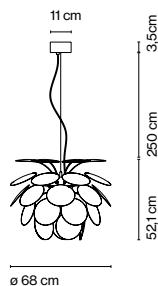

## Christophe Mathieu

marset

Discocó 132

Discocó 88

Discocó 68

Discocó 53

Discocó 35

ø132 cm

Exuberant even when turned off, the richness of the light issuing from the Discocó lamp provides direct downward illumination along with a dramatic play of lights and soft shadows.

**Discocó 132**

- 6x E27 LED Globe (ø120) 14W