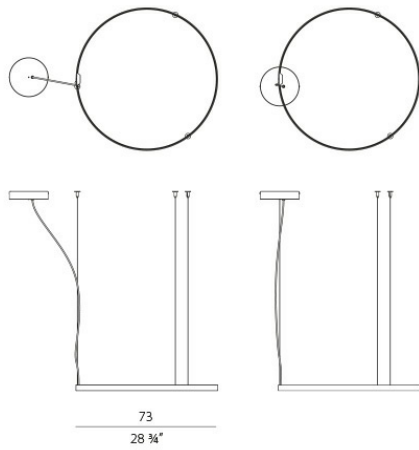

ZERO ROUND - M03330.075.0210

Enzo Panzeri 2018

Novelty

Single or multiple suspension lighting fixture for interiors, with direct and indirect light emission.
Bended extruded aluminium structure in matt white, black, titanium, bronze or matt brass polyacrylic paint.
Extruded polycarbonate diffuser with opaline finish.
Suspension kit with griplocks and 5m (196,9") long steel cables.
5m (196,9") long power cable in transparent PVC.
Provided without power canopy.

DATA SHEET

Code	M03330.075.0210
System power consumption	40W
Light source	LED
Colour temperature	2700K Ra >80
Light distribution	diffused
Power supply	24V DC
Driver	remote not included
Nominal luminous flux	4500lm
Lumen output	3710lm
Efficiency	82.444%
Weight	0,0000Kg
Protection degree	IP20

Colour

titanium

TECHNICAL DRAWING

DIAGRAMMA POLARE

cd/klm
— C0 - C180 - - - C90 - C270