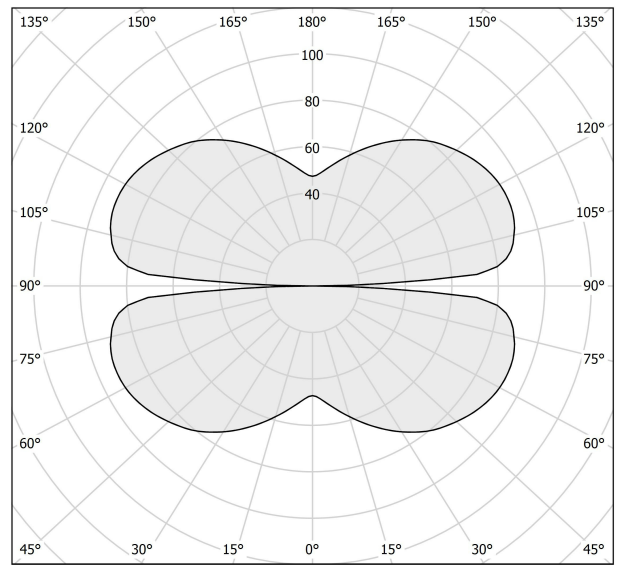

DATA SHEET

Code	M03330.075.0210
System power consumption	40W
Light source	LED
Colour temperature	2700K Ra >80
Light distribution	diffused
Power supply	24V DC
Driver	remote not included
Nominal luminous flux	4500lm
Lumen output	3710lm
Efficiency	82.444%
Weight	0,0000Kg
Protection degree	IP20

Colour

titanium

TECHNICAL DRAWING

DIAGRAMMA POLARE

cd/klm
— C0 - C180 - - - C90 - C270