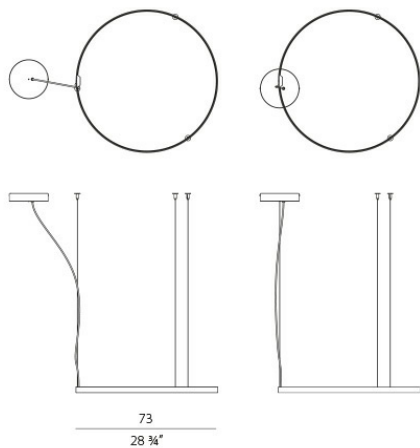

Extruded polycarbonate diffuser with opaline finish.

Suspension kit with griplocks and 5m (196,9") long steel cables.

5m (196,9") long power cable in transparent PVC.

Provided without power canopy.

DATA SHEET

Code	M03319.075.0210
System power consumption	40W
Light source	LED
Colour temperature	2700K Ra >80
Light distribution	diffused
Power supply	24V DC
Driver	remote not included
Nominal luminous flux	4500lm
Lumen output	3710lm
Efficiency	82.444%
Weight	0,0000Kg
Protection degree	IP20

Colour

matt brass

 TECHNICAL DRAWING

 DIAGRAMMA POLARE

cd/klm
— C0 - C180 - - - C90 - C270