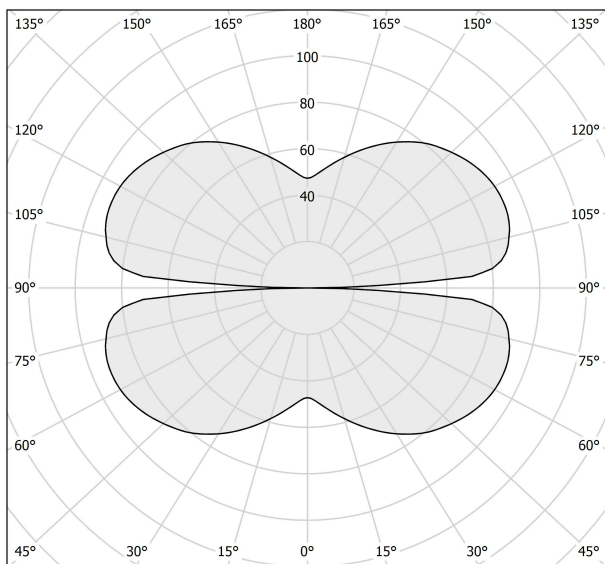

Code	M03319.075.0210
System power consumption	40W
Light source	LED
Colour temperature	2700K Ra >80
Light distribution	diffused
Power supply	24V DC
Driver	remote not included
Nominal luminous flux	4500lm
Lumen output	3710lm
Efficiency	82.444%
Weight	0,0000Kg
Protection degree	IP20

Colour

matt brass

 TECHNICAL DRAWING

 DIAGRAMMA POLARE

cd/klm
— C0 - C180 - - - C90 - C270