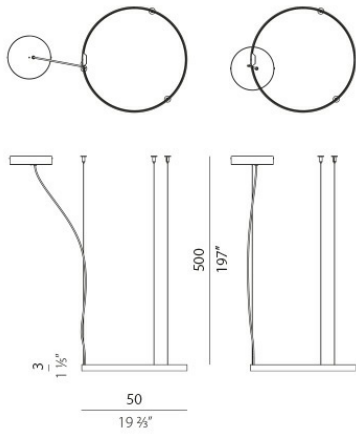

Extruded polycarbonate diffuser with opaline finish.

Suspension kit with griplocks and 5m (196,9") long steel cables.

5m (196,9") long power cable in transparent PVC.

Provided without power canopy.

## DATA SHEET

Code	M03319.050.0210
System power consumption	27W
Light source	LED
Colour temperature	2700K Ra >80
Light distribution	diffused
Power supply	24V DC
Driver	remote not included
Nominal luminous flux	3000lm
Lumen output	2474lm
Efficiency	82.467%
Weight	0,0000Kg
Protection degree	IP20

# TECHNICAL DRAWING