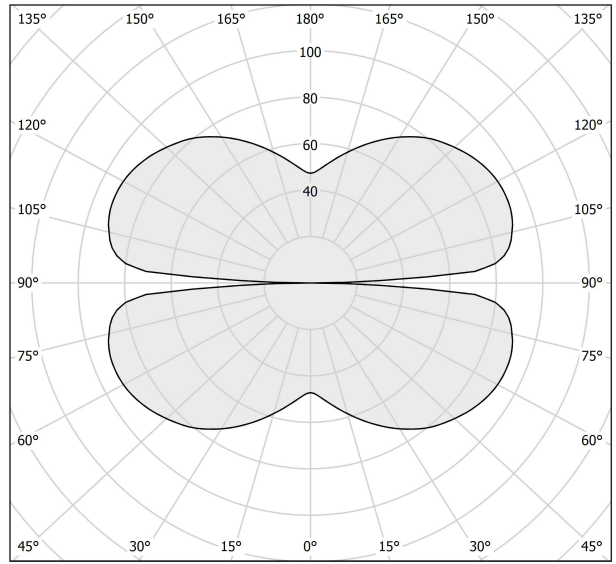

DIAGRAMMA POLARE

cd/klm
— C0 - C180   - - - C90 - C270