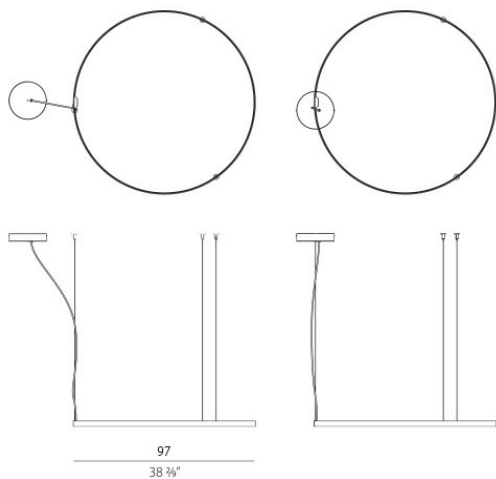

Extruded polycarbonate diffuser with opaline finish.

Suspension kit with griplocks and 5m (196,9") long steel cables.

5m (196,9") long power cable in transparent PVC.

Provided without power canopy.

DATA SHEET

Code	M03302.100.0210
System power consumption	54W
Light source	LED
Colour temperature	2700K Ra >80
Light distribution	diffused
Power supply	24V DC
Driver	remote not included
Nominal luminous flux	6000lm
Lumen output	4947lm
Efficiency	82.450%
Weight	0,0000Kg
Protection degree	IP20

Colour

black

 TECHNICAL DRAWING

 DIAGRAMMA POLARE

cd/klm
— C0 - C180 - - - C90 - C270