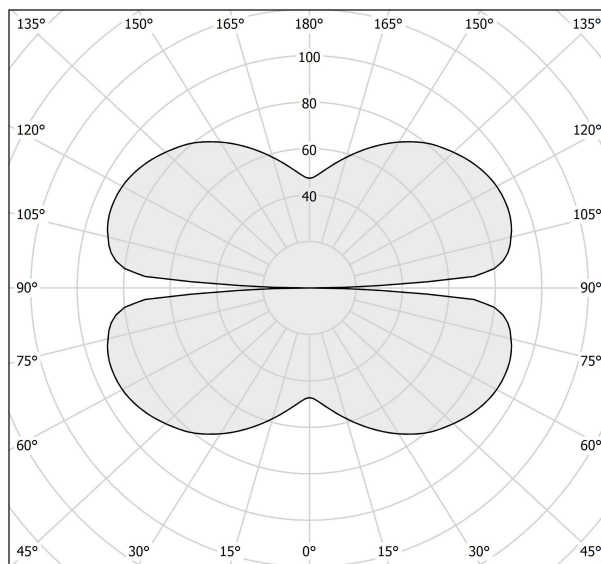

Code	M03302.100.0210
System power consumption	54W
Light source	LED
Colour temperature	2700K Ra >80
Light distribution	diffused
Power supply	24V DC
Driver	remote not included
Nominal luminous flux	6000lm
Lumen output	4947lm
Efficiency	82.450%
Weight	0,0000Kg
Protection degree	IP20

Colour

black

 TECHNICAL DRAWING

 DIAGRAMMA POLARE

cd/klm
— C0 - C180 - - - C90 - C270