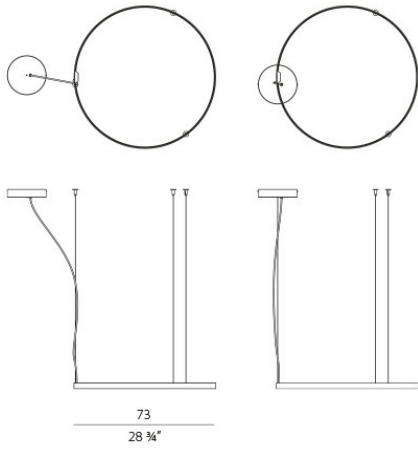

Extruded polycarbonate diffuser with opaline finish.

Suspension kit with griplocks and 5m (196,9") long steel cables.

5m (196,9") long power cable in transparent PVC.

Provided without power canopy.

## DATA SHEET

|                          |                     |
|--------------------------|---------------------|
| Code                     | M03302.075.0210     |
| System power consumption | 40W                 |
| Efficacy                 | 92.75lm/W           |
| Light source             | LED                 |
| Colour temperature       | 2700K Ra >80        |
| Light distribution       | diffused            |
| Power supply             | 24V DC              |
| Driver                   | remote not included |
| Nominal luminous flux    | 4500lm              |
| Lumen output             | 3710lm              |
| Efficiency               | 82.444%             |
| Weight                   | 0,0000Kg            |
| Protection degree        | IP20                |

# TECHNICAL DRAWING