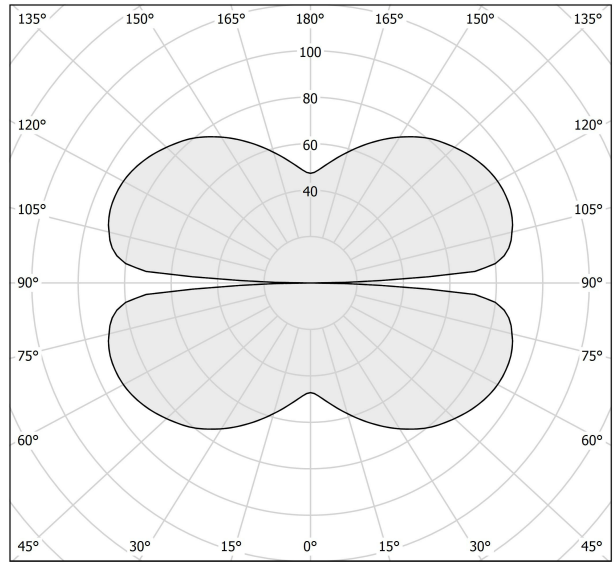

## DATA SHEET

|                          |                     |
|--------------------------|---------------------|
| Code                     | M03302.075.0210     |
| System power consumption | 40W                 |
| Efficacy                 | 92.75lm/W           |
| Light source             | LED                 |
| Colour temperature       | 2700K Ra >80        |
| Light distribution       | diffused            |
| Power supply             | 24V DC              |
| Driver                   | remote not included |
| Nominal luminous flux    | 4500lm              |
| Lumen output             | 3710lm              |
| Efficiency               | 82.444%             |
| Weight                   | 0,0000Kg            |
| Protection degree        | IP20                |

# TECHNICAL DRAWING

# DIAGRAMMA POLARE

cd/klm  
 — C0 - C180    - - - C90 - C270