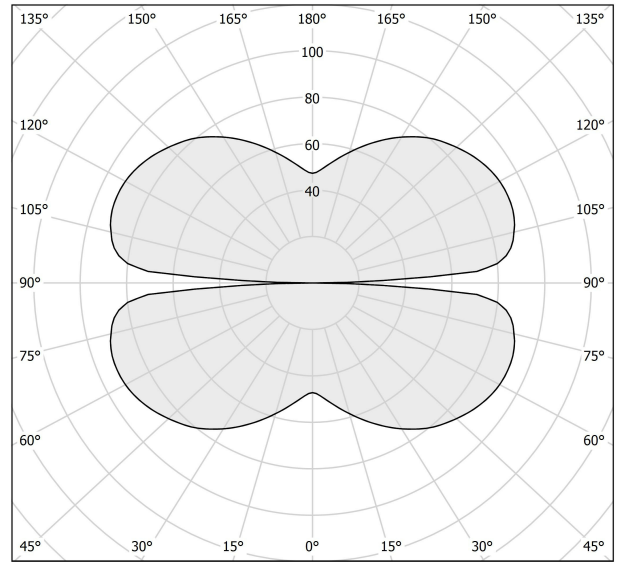

Code	M03302.050.0210
System power consumption	27W
Light source	LED
Colour temperature	2700K Ra >80
Light distribution	diffused
Power supply	24V DC
Driver	remote not included
Nominal luminous flux	3000lm
Lumen output	2474lm
Efficiency	82.467%
Weight	0,0000Kg
Protection degree	IP20

Colour

black

TECHNICAL DRAWING

DIAGRAMMA POLARE

cd/klm
 — C0 - C180 - - - C90 - C270