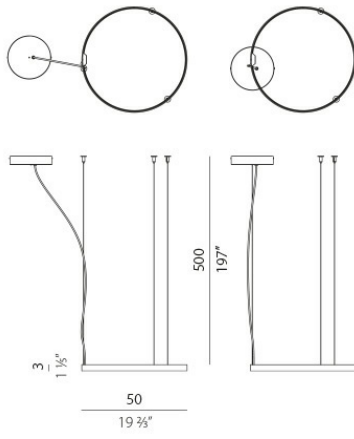

Extruded polycarbonate diffuser with opaline finish.

Suspension kit with griplocks and 5m (196,9") long steel cables.

5m (196,9") long power cable in transparent PVC.

Provided without power canopy.

DATA SHEET

Code	M03302.050.0210
System power consumption	27W
Light source	LED
Colour temperature	2700K Ra >80
Light distribution	diffused
Power supply	24V DC
Driver	remote not included
Nominal luminous flux	3000lm
Lumen output	2474lm
Efficiency	82.467%
Weight	0,0000Kg
Protection degree	IP20

Colour

black

TECHNICAL DRAWING

DIAGRAMMA POLARE

cd/klm
 — C0 - C180 - - - C90 - C270