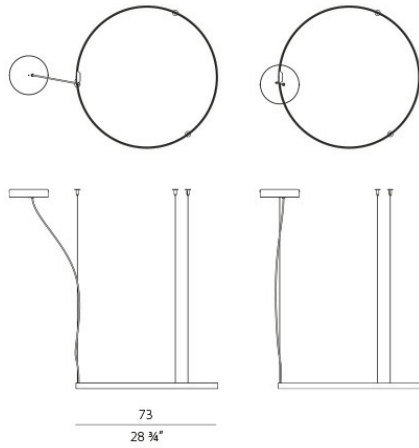

Extruded polycarbonate diffuser with opaline finish.

Suspension kit with griplocks and 5m (196,9") long steel cables.

5m (196,9") long power cable in transparent PVC.

Provided without power canopy.

DATA SHEET

| | |
|--------------------------|---------------------|
| Code | M03301.075.0210 |
| System power consumption | 40W |
| Light source | LED |
| Colour temperature | 2700K Ra >80 |
| Light distribution | diffused |
| Power supply | 24V DC |
| Driver | remote not included |
| Nominal luminous flux | 4500lm |
| Lumen output | 3710lm |
| Efficiency | 82.444% |
| Weight | 0,0000Kg |
| Protection degree | IP20 |

Colour

matt white

TECHNICAL DRAWING

DIAGRAMMA POLARE

cd/klm
— C0 - C180 - - - C90 - C270