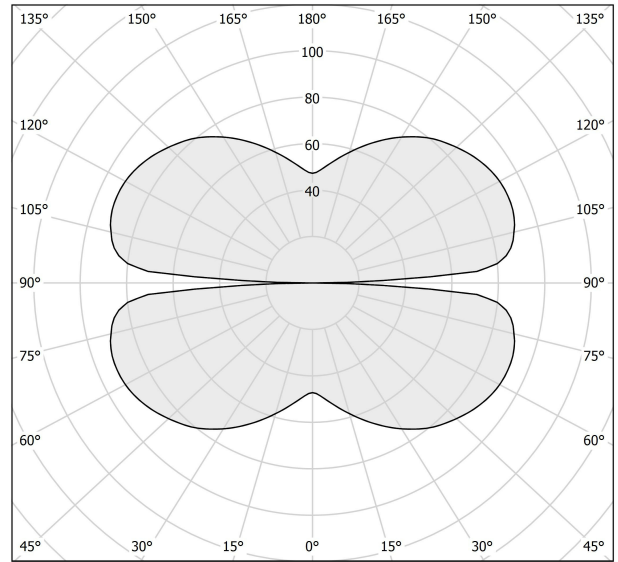

| | |
|--------------------------|---------------------|
| Code | M03301.075.0210 |
| System power consumption | 40W |
| Light source | LED |
| Colour temperature | 2700K Ra >80 |
| Light distribution | diffused |
| Power supply | 24V DC |
| Driver | remote not included |
| Nominal luminous flux | 4500lm |
| Lumen output | 3710lm |
| Efficiency | 82.444% |
| Weight | 0,0000Kg |
| Protection degree | IP20 |

Colour

matt white

TECHNICAL DRAWING

DIAGRAMMA POLARE

cd/klm
— C0 - C180 - - - C90 - C270