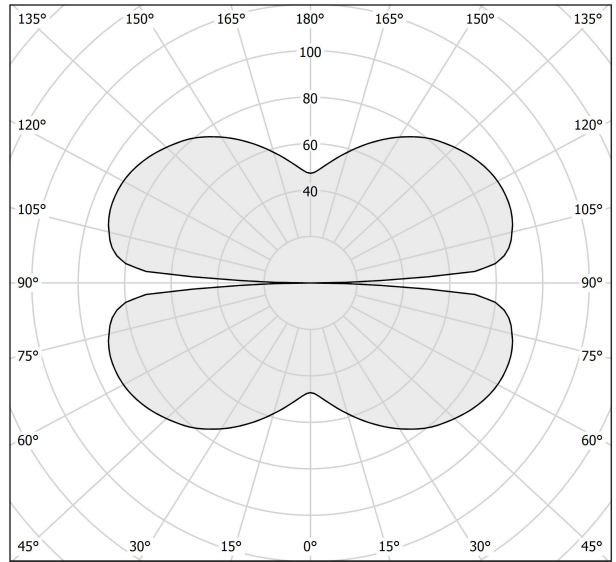

## DATA SHEET

|                          |                     |
|--------------------------|---------------------|
| Code                     | M03301.050.0210     |
| System power consumption | 27W                 |
| Light source             | LED                 |
| Colour temperature       | 2700K Ra >80        |
| Light distribution       | diffused            |
| Power supply             | 24V DC              |
| Driver                   | remote not included |
| Nominal luminous flux    | 3000lm              |
| Lumen output             | 2474lm              |
| Efficiency               | 82.467%             |
| Weight                   | 0,0000Kg            |
| Protection degree        | IP20                |

# TECHNICAL DRAWING

# DIAGRAMMA POLARE

cd/klm  
 — C0 - C180    - - - C90 - C270