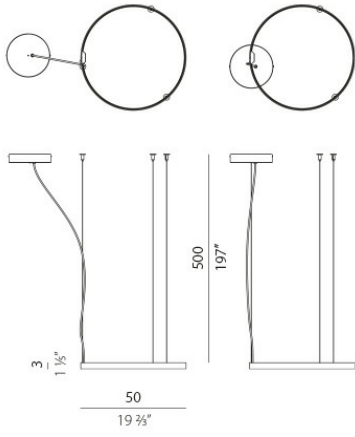

Extruded polycarbonate diffuser with opaline finish.

Suspension kit with griplocks and 5m (196,9") long steel cables.

5m (196,9") long power cable in transparent PVC.

Provided without power canopy.

## DATA SHEET

|                          |                     |
|--------------------------|---------------------|
| Code                     | M03301.050.0210     |
| System power consumption | 27W                 |
| Light source             | LED                 |
| Colour temperature       | 2700K Ra >80        |
| Light distribution       | diffused            |
| Power supply             | 24V DC              |
| Driver                   | remote not included |
| Nominal luminous flux    | 3000lm              |
| Lumen output             | 2474lm              |
| Efficiency               | 82.467%             |
| Weight                   | 0,0000Kg            |
| Protection degree        | IP20                |

# TECHNICAL DRAWING