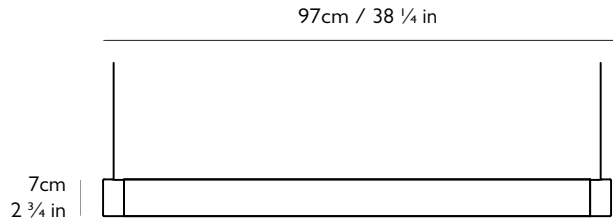

LEE BROOM

TUBE LIGHT

PLEASE NOTE

Please allow for 25.4cm x 7.6cm x 7.6cm (10 in x 3 in x 3 in) in ceiling cavity to fit transformer.

PRODUCT DETAILS

Name

Tube Light

Finish & Product Code	110-130v	220-240v
Brushed Brass ●	TU0110	TU0010
Polished Chrome ●	TU0111	TU0011

Materials

Carrara marble, steel

Illumination 110-130v

15w LED strip, 2700k, 800lm, 110-130vAC Input / 24vDC Output
Supplied with separate transformer, CRI 80

Illumination 220-240v

15w LED strip, 2700k, 800lm, 220-240vAC Input / 24vDC Output.
Supplied with separate transformer, CRI 80

Dimming

Dimmable. Mains voltage. TRIAC / Leading edge

Certification

CE (220-240v)

Year of Design

2014

Dimensions

H 7cm x L 97cm / H 2 3/4 in x L 38 1/4 in

Suspension

Length: 300cm / 118 1/8 in
Adjustable cord
Transparent casing

Ceiling Plate / Canopy

2 x H 3cm x Dia 12cm / H 1 1/8 in x Dia 4 3/4 in
Round steel in matching finish

Weight

Product (net) 3.65kg / 8 lb / Boxed (gross) 7kg / 15.4 lb