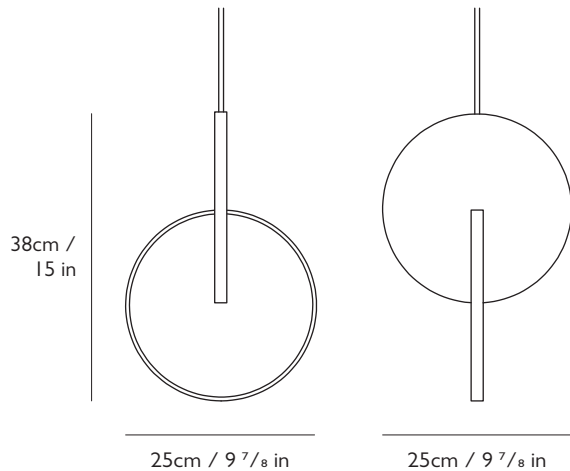

### PLEASE NOTE

Please allow for 10.9cm x 4cm x 2.2cm  
(4 1/4 in x 1 5/8 in x 7/8 in) in ceiling cavity to fit transformer.

#### Dimensions

H 38cm x W 25cm x D 25cm / H 15 in x W 9 7/8 in x D 9 7/8 in

#### Suspension

Length: 500cm / 196 7/8 in

Adjustable cord and steel cable

Transparent casing

#### Ceiling plate / Canopy

H 3cm x Dia 12cm / H 1 1/8 in x Dia 4 3/4 in

Round steel in matching finish