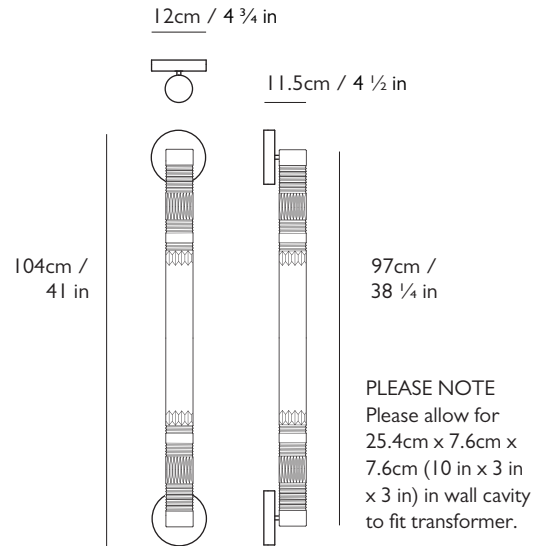

LEE BROOM

CRYSTAL TUBE WALL LIGHT

PRODUCT DETAILS

Name

Crystal Tube Wall Light

Finish & Product Code	110-130v	220-240v
Brushed Brass ●	CRY0120	CRY0020
Polished Chrome ●	CRY0122	CRY0022

Materials

Crystal, steel

Illumination 110-130v

15w LED strip, 2700k, 800 lumen. 24vDC, CRI 80
Supplied with separate LED driver with 110-130v input

Illumination 220-240v

15w LED strip, 2700k, 800 lumens. 24vDC, CRI 80
Supplied with separate LED driver with 220-240v input

W 12cm x H 104cm x D 11.5cm / W 4 3/4 in x H 41 in x D 4 1/2 in

Tube Dimensions:

Dia. 7cm x 97cm / Dia. 2 3/4 in x H 38 1/4 in

Wall Plate / Canopy

2 x H 3cm x Dia 12cm / H 1 1/8 in x Dia 4 3/4 in
Round steel in matching finish

Weight

Product (net) 2.85kg / 6.2 lb / Boxed (gross) 6.2kg / 13.6 lb

0220rev07

For more information please contact:

US & Canada Inquiries: +1 212 804 8477 - 34 Greene Street, New York, NY 10013 - sales@leebroom.com