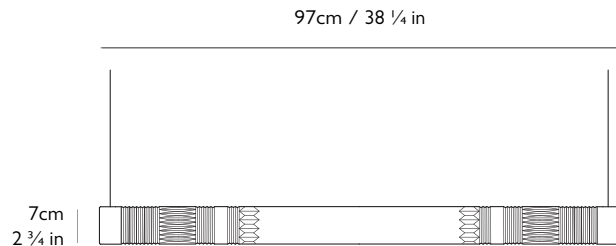

### PLEASE NOTE

Please allow for 25.4cm x 7.6cm x 7.6cm (10 in x 3 in x 3 in) in ceiling cavity to fit transformer.

#### Dimensions

H 7cm x L 97cm / H 2 3/4 in x 38 1/4 in

#### Suspension

Length: 300cm / 118 1/8 in  
Transparent casing