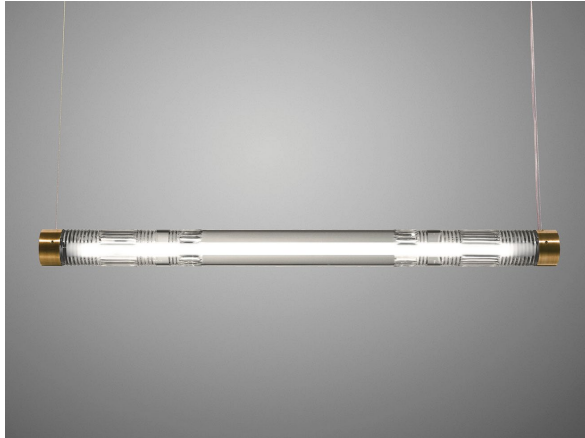

## CRYSTAL TUBE

#### Illumination 110-130v

15w LED strip, 2700k, 800lm, 110-130vAC Input / 24vDC Output  
Supplied with separate transformer, CRI 80

#### Illumination 220-240v

15w LED strip, 2700k, 800lm, 220-240vAC Input / 24vDC Output.  
Supplied with separate transformer, CRI 80

#### Suspension

Length: 300cm / 118 1/8 in  
Transparent casing