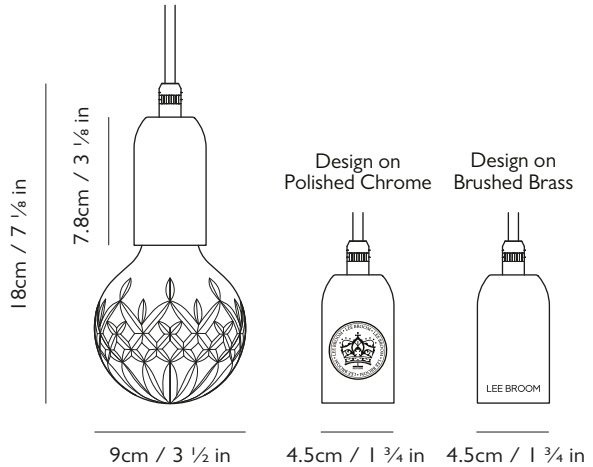

LEE BROOM

CRYSTAL BULB PENDANT LIGHT

PRODUCT DETAILS

Name
Crystal Bulb Pendant Light

Finish & Product Code	110-130v	220-240v
Brushed Brass Clear ●	CB0121	CB0021
Brushed Brass Frosted ●	CB0122	CB0022
Polished Chrome Clear ●	CB0125	CB0025
Polished Chrome Frosted ●	CB0124	CB0026

Materials
Clear or frosted lead crystal, steel

Illumination 110-130v
2w, 2700k, 100 lumen, do not use with halogen lamps; LED only
Bulb: E26, 2w LED, 100 lumen, 10k hrs (1x supplied), CRI 80

Illumination 220-240v
2w, 2700k, 100 lumen, do not use with halogen lamps; LED only
Bulb: E27, 2w LED, 100 lumen, 10k hrs (1x supplied), CRI 80

Dimming
Dimmable. Mains voltage. TRIAC / Leading edge

Certification
UL, cUL (110-130v)
CE, CB (220-240v)

Year of Design
2012

Dimensions
H 18cm x Dia 9cm / H 7 1/8 in x Dia 3 1/2 in

Suspension
Length: 300cm / 118 1/8 in
Adjustable cord
Fabric outer in matching finish

Ceiling Plate / Canopy
H 3cm x Dia 12cm / H 1 1/8 in x Dia 4 3/4 in
Round steel in brushed brass finish

Weight
Product (net) 0.6kg / 1.3 lb / Boxed (gross) 1.35kg / 2.9 lb

0120rev08

For more information please contact:

US & Canada Inquiries: +1 212 804 8477 - 34 Greene Street, New York, NY 10013 - sales@leebroom.com

UK & Global Inquiries: +44 207 820 0742 - 95 Rivington Street, London, EC2A 3AY - info@leebroom.com

WWW.LEEBROOM.COM