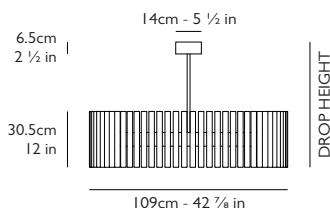

AURORA RING 5 (72)

Product Codes	110-130V	220-240V
Aurora Ring 5 (72)	AUR0172	AUR0072

Weight
Product (net) 24 kg / 53 lbs

Illumination
288W, 2700k, CRI 95, 72x supplied Bulb: 4W linear LED filament, 200 lumen, 25k hrs,

Dimensions
Aurora Ring 5 (72): Dia 109cm - Dia 42 3/8 in Bulb: H 30.5cm x Dia 3cm - H 12 in x Dia 1 1/8 in

For more information please contact:

US & Canada Inquiries: +1 212 804 8477 - 34 Greene Street, New York, NY 10013 - sales@leebroom.com

UK & Global Inquiries: +44 207 820 0742 - 95 Rivington Street, London, EC2A 3AY - info@leebroom.com

www.leebroom.com

0220rev03