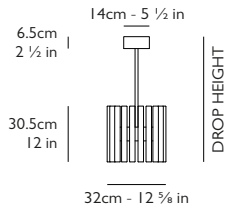

LEE BROOM

AURORA

Materials

Polished stainless steel & reeded glass

Dimming

Dimmable. 20% - 100% with selected dimmers. Mains voltage. Trailing edge
Please contact us for recommended dimmers

Certification

CE (220-240v), UL (110-130v) testing in progress

Ceiling Plate / Canopy

H 6.5cm x Dia 14cm - H 2 1/2 in x Dia 5 1/2 in polished stainless steel

Suspension

Polished stainless steel rod, Ø 1.6cm - 5/8 in x L. 50cm - 19 3/8 in (standard length).
Standard overall drop height of 75.25cm - 29 3/8 in from ceiling to underside of bulb.
The rod length can be adjusted in increments of 16cm / 6 1/4 in, 50cm / 19 3/8 in and 100cm / 39 3/8 in or a combination of. The overall drop height will change accordingly.

AURORA RING 1 (20)

Product Codes	110-130V	220-240V
Aurora Ring 1 (20)	AUR0120	AUR0020

Weight
Product (net) 6 kg / 13.3 lbs

Illumination
80W, 2700k, CRI 95, 20x supplied Bulb: 4W linear LED filament, 200 lumen, 25k hrs,

Dimensions
Aurora Ring 1 (20): Dia 32cm - Dia 12 3/8 in Bulb: H 30.5cm x Dia 3cm - H 12 in x Dia 1 1/8 in