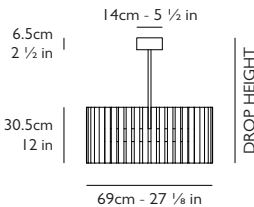

AURORA RING 3 (45)

Product Codes	110-130V	220-240V
Aurora Ring 3 (45)	AUR0145	AUR0045

Weight
Product (net) 14 kg / 31 lbs

Illumination
180W, 2700k, CRI 95, 45x supplied Bulb: 4W linear LED filament, 200 lumen, 25k hrs,

Dimensions
Aurora Ring 3 (45): Dia 69cm - Dia 27 1/8 in Bulb: H 30.5cm x Dia 3cm - H 12 in x Dia 1 1/8 in