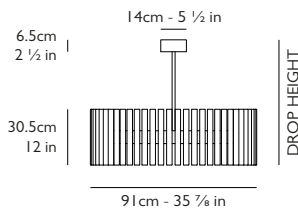

Ceiling Plate / Canopy

H 6.5cm x Dia 14cm - H 2 1/2 in x Dia 5 1/2 in polished stainless steel

Suspension

Polished stainless steel rod, Ø 1.6cm - 5/8 in x L. 50cm - 19 3/8 in (standard length).
Standard overall drop height of 75.25cm - 29 3/8 in from ceiling to underside of bulb.
The rod length can be adjusted in increments of 16cm / 6 1/4 in, 50cm / 19 3/8 in and 100cm / 39 3/8 in or a combination of. The overall drop height will change accordingly.

Dimensions
Aurora Ring 1 (20): Dia 32cm - Dia 12 3/8 in Bulb: H 30.5cm x Dia 3cm - H 12 in x Dia 1 1/8 in

AURORA RING 2 (32)

Product Codes	110-130V	220-240V
Aurora Ring 2 (32)	AUR0132	AUR0032

Weight
Product (net) 10 kg / 22 lbs

Dimensions
Aurora Ring 3 (45): Dia 69cm - Dia 27 1/8 in Bulb: H 30.5cm x Dia 3cm - H 12 in x Dia 1 1/8 in

AURORA RING 4 (60)

Product Codes	110-130V	220-240V
Aurora Ring 4 (60)	AUR0160	AUR0060

Weight
Product (net) 19 kg / 42 lbs

Dimensions
Aurora Ring 5 (72): Dia 109cm - Dia 42 3/8 in Bulb: H 30.5cm x Dia 3cm - H 12 in x Dia 1 1/8 in

For more information please contact:

US & Canada Inquiries: +1 212 804 8477 - 34 Greene Street, New York, NY 10013 - sales@leebroom.com