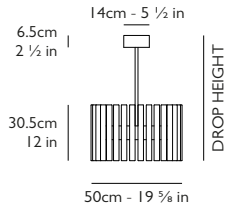

Ceiling Plate / Canopy

H 6.5cm x Dia 14cm - H 2 1/2 in x Dia 5 1/2 in polished stainless steel

Suspension

Polished stainless steel rod, Ø 1.6cm - 5/8 in x L. 50cm - 19 3/8 in (standard length).
Standard overall drop height of 75.25cm - 29 3/8 in from ceiling to underside of bulb.
The rod length can be adjusted in increments of 16cm / 6 1/4 in, 50cm / 19 3/8 in and 100cm / 39 3/8 in or a combination of. The overall drop height will change accordingly.

Dimensions
Aurora Ring 1 (20): Dia 32cm - Dia 12 3/8 in Bulb: H 30.5cm x Dia 3cm - H 12 in x Dia 1 1/8 in

AURORA RING 2 (32)

Product Codes	110-130V	220-240V
Aurora Ring 2 (32)	AUR0132	AUR0032

Weight
Product (net) 10 kg / 22 lbs

Dimensions
Aurora Ring 3 (45): Dia 69cm - Dia 27 1/8 in Bulb: H 30.5cm x Dia 3cm - H 12 in x Dia 1 1/8 in

AURORA RING 4 (60)

Product Codes	110-130V	220-240V
Aurora Ring 4 (60)	AUR0160	AUR0060

Weight
Product (net) 19 kg / 42 lbs

Dimensions
Aurora Ring 5 (72): Dia 109cm - Dia 42 3/8 in Bulb: H 30.5cm x Dia 3cm - H 12 in x Dia 1 1/8 in

For more information please contact:

US & Canada Inquiries: +1 212 804 8477 - 34 Greene Street, New York, NY 10013 - sales@leebroom.com