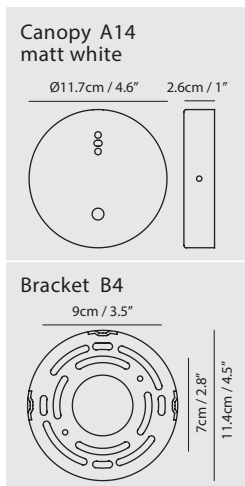

By Chen, Chao Cheng 陳昭成

matt opal shade + matt brass body +
matt white base

Laito Opal Floor

Model
SQ-893FB

Material
mouth-blown glass, steel

Light Source
E26 1 x Max 46W

Feature
On / off foot switch

Weight
4.6kg / 10.1lb

Cord
240cm / 94.5"

Color
 matt opal shade + matt brass body +
matt white base

LAITO OPAL

SEEDDESIGN

www.SeedDesignUSA.com

matt opal shade + matt brass body

Laito Opal Wall L

Model
SQ-793WA

Material
mouth-blown glass, steel

Light Source
E12 1 x Max 30W

Feature
On / off rotary switch

Weight
1.6kg / 3.5lb

Color
 matt opal shade + matt brass body