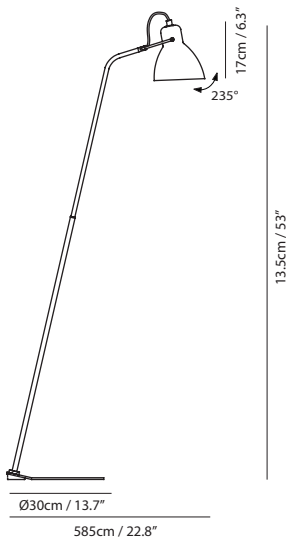

By Chen, Chao Cheng 陳昭成

matt opal shade + matt brass body +
matt white base

Laito Opal Floor

Model
SQ-893FB

Material
mouth-blown glass, steel

Light Source
E26 1 x Max 46W

Feature
On / off foot switch

Weight
4.6kg / 10.1lb

Cord
240cm / 94.5"

Color
 matt opal shade + matt brass body +
matt white base

LAITO OPAL

SEEDDESIGN

www.SeedDesignUSA.com

matt opal shade + matt brass body

Laito Opal Wall L

Model
SQ-793WA

Material
mouth-blown glass, steel

Light Source
E12 1 x Max 30W

Feature
On / off rotary switch

Weight
1.6kg / 3.5lb

Color
 matt opal shade + matt brass body