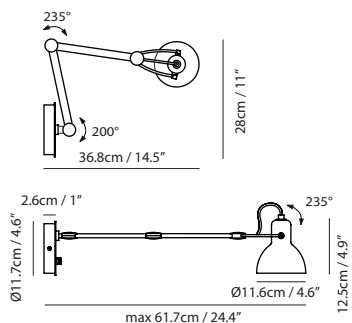

By Chen, Chao Cheng 陳昭成

matt opal shade + matt brass body +
matt white base

Laito Opal Floor

Model
SQ-893FB

Material
mouth-blown glass, steel

Light Source
E26 1 x Max 46W

Feature
On / off foot switch

Weight
4.6kg / 10.1lb

Cord
240cm / 94.5"

Color
 matt opal shade + matt brass body +
matt white base

LAITO OPAL

SEEDDESIGN

www.SeedDesignUSA.com

matt opal shade + matt brass body

Laito Opal Wall L

Model
SQ-793WA

Material
mouth-blown glass, steel

Light Source
E12 1 x Max 30W

Feature
On / off rotary switch

Weight
1.6kg / 3.5lb

Color
 matt opal shade + matt brass body