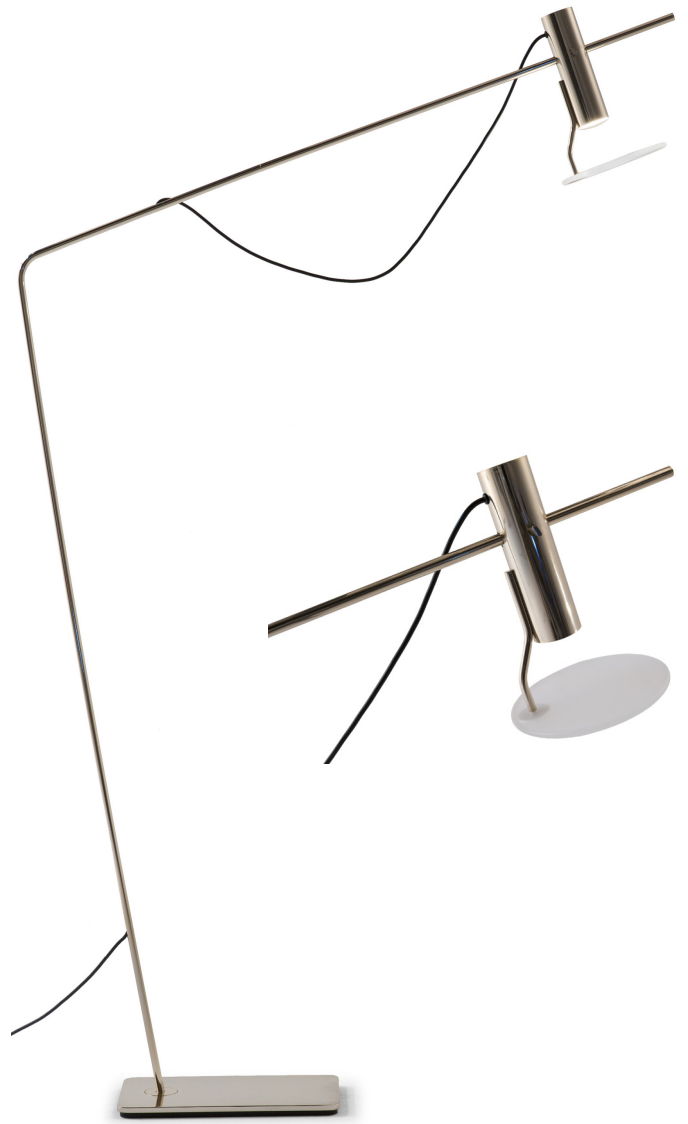

■ L514020

■ L514100

■ L514160

■ L514040

■ L514080

■ L514070

■ L514050

SCHEMATICS

STAND LAMP

13cm x 29cm H 141cm
5,12" x 11,42" H 55,51"

26cm x 13cm H 141cm
10,24" x 5,12" H 55,51"

30cm x 145cm H 200cm
11,81" x 57,09" H 78,74"

TABLE LAMP

22cm x 27cm H 49cm
8,66" x 10,63" H 19,29"

27cm x 22cm H 49cm
10,63" x 8,66" H 19,29"

Clip

8cm x 26cm H 109cm
3,15" x 10,24" H 42,91"

FINISHINGS

Frame finishing

CHAMPAGNE

BLACK CHROME

MATT BLACK

Pink gold

Lampshade finishing

WHITE

CHAMPAGNE