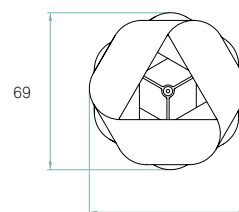

Electrical cable
Transparent
2 m drop

Steel cable
3 x 2 m drop

Box size
88 x 88 x 210 cm
Wood crated
for transport

Box volume
1,626 m³

Weight
Gross - 32,3 Kg
Net - 8,3 Kg

Recommended bulbs (Not Included)

E27

CFL Globe
6 x 23 W max.

or

LED Globe DIM
6 x 14 W max.

Energy class

REF. LK4 S, LK5 S & LK6 S 29
Link Chain 4,5 - Medium & Link Chain 6 - Long

175

69

69