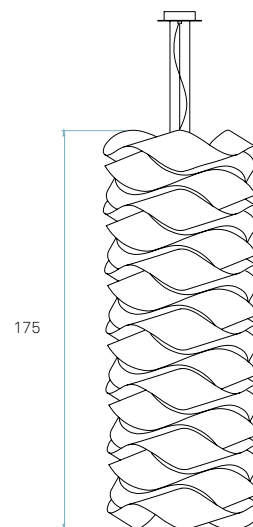

Wood shade colours

- 20 Ivory White
- 21 Natural Cherry
- 22 Natural Beech
- 24 Yellow
- 25 Orange
- 26 Red
- 28 Blue
- 29 Grey
- 30 Turquoise
- 31 Chocolate
- 32 Pink

Components

Metal canopy
Brushed Nickel
ø 14 cm - disc ø 20 cm

Electrical cable
Transparent
2 m drop

Steel cable
3 x 2 m drop

Box size
88 x 88 x 210 cm
Wood crated
for transport

Box volume
1,626 m³

Weight
Gross - 32,3 Kg
Net - 8,3 Kg

Recommended bulbs (Not Included)

E27

CFL Globe
6 x 23 W max.

or

LED Globe DIM
6 x 14 W max.

Energy class

REF. LK4 S, LK5 S & LK6 S 29
Link Chain 4,5 - Medium & Link Chain 6 - Long

175

69

69