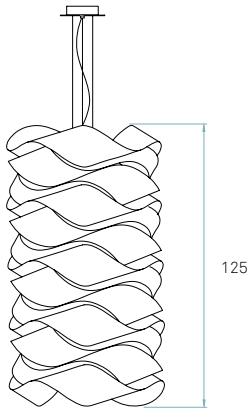

**Link Chain 4** / MEDIUM SUSPENSION  
by Ray Power & Mariví Calvo

REF. LK4 S 20  
Link Chain Medium

References

LK4 S

Awards

Chicago 2008

DESIGN PLUS  
Frankfurt 2007

Certificates

Class I

220 - 250V

Wood shade colours

- 20 Ivory White
- 21 Natural Cherry
- 22 Natural Beech
- 24 Yellow
- 25 Orange
- 26 Red
- 28 Blue
- 29 Grey
- 30 Turquoise
- 31 Chocolate
- 32 Pink

Components

**Metal canopy**  
Brushed Nickel  
ø 14 cm - disc ø 20 cm

**Electrical cable**  
Transparent  
2 m drop

**Steel cable**  
3 x 2 m drop

**Box size**  
86 x 86 x 160 cm  
Wood crated  
for transport

**Box volume**  
1,183 m<sup>3</sup>

**Weight**  
Gross - 28 Kg  
Net - 5,9 Kg