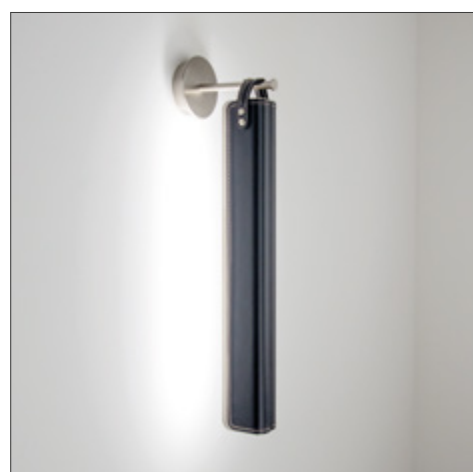

Sospensione lineare con struttura esterna in ottone bronzato o nickel satinato e con rivestimento in cuoio naturale e in pelle nera con cuciture sui bordi.

Le sorgenti LED con indice di resa cromatica superiore e diffusore in metacrilato rendono uniforme il flusso luminoso. L'alimentatore, alloggiato all'interno del corpo lampada, consente un facile controllo della intensità luminosa tramite il sistema di regolazione PUSH. Altezza disponibile su richiesta fino a 200cm.

Linear suspension in bronzed brass or satin nickel and stitched cover in natural leather or black leather.

LED light sources with high color rendering index and PMMA diffuser uniform to give a clean and powerful light. The driver, embedded in the lamp body allows a simple control of the intensity thanks to dimming system PUSH.

In the horizontal and vertical wall lamp versions, LUXOLINE A/V is available in the same finishes of the suspension. LED light sources with high color rendering index and PMMA diffuser uniform to give a clean and powerful light. The driver, embedded in the lamp body allows a simple control of the intensity thanks to dimming system PUSH.

LUXOLINE · A/Vは横向きと縦向きのウォールタイプの照明でペンダントタイプと同じ仕上げになります。演色効果の高いLED光源はメタクリレート樹脂製の拡散光板を通し均一な光を照射します。照明本体に内蔵された電源装置はPUSH制御システムを介してお好きな明るさに調光が可能です。

LUXOLINEA

Units: cm

LUXOLINEV

Finishes

- 152 Satin Brass + CN Natural Leather
- 166 Satin Nickel + CB Black Leather