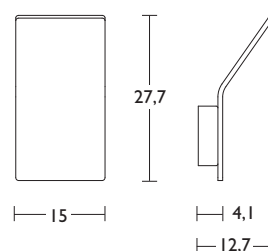

*Painted or chromed aluminium structure.
230V direct power supply.
Overvoltage protection filter included.*

DATI TECNICI

Dimensioni cm./Size cm.

Attacco/bulb attack	LED
Sorgente luminosa/Light source	LED
Potenza/Alimentazione Power/Powersupply	17W DIMM 30% - 100%
Alimentazione/Power supply	230V
CCT/CCT	3000K
Lifetime/Lifetime	50000 h
Lumen output/Lumen output	1200
Decadimento del flusso Luminous flux decay	L70