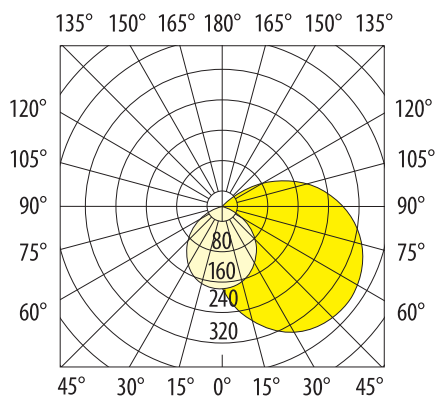

■ 0-180 ■ 90-270 cd/Klm