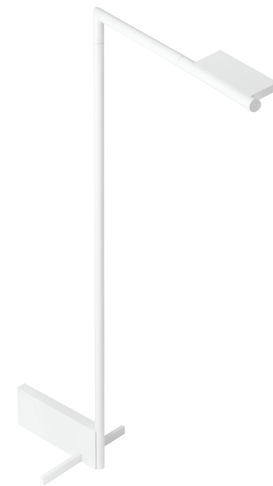

# KANT

p-3268  
reading lamp

Date	Type
Project	
Location	
Model #	Quantity
Specifier	

## Description

Metallic floor lamp.  
Swing arm with adjustable head.  
On/off cord switch.

Pictures above might not show the specified dimensions or material. They are for illustration purposes only.

## Ordering information

Product Code	Lamp
p-3268	LED 6W (2700K / Ang 120° / >80 CRI) <span style="color: green;">A+</span> 230V (included) / Typ* 504 lumens

Finish	
22 CH	Chrome
74 WH	White
CUSTOM	