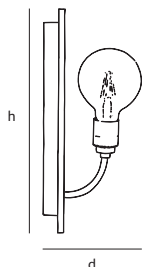

what?

wall lamp

color & material

BR
bronze

WH.01.WA.BR

Order code

WH.01.WA.BR

Dimensions

Wxdxh **13x13x30cm**

Light source

LED filament Ø 95 mm / 2200K / 200 lm

200 lumen light bulb included

Lampholder

E27

Weight

Net. weight **4kg**