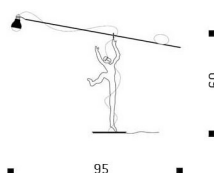

Ru Ku Ku
INGO MAURER 2016

Like a pair of balances, Ru Ku Ku poises a clear bulb and a large egg at the two ends of a metal rod. The table lamp has a height of 60 cm and is rotatable through 360°. A joint in the shape of a ring allows adjusting the angle of the horizontal rod. The clear bulb is partly covered with a thin white silicone shade.

Light source

With low-voltage bulb, 60 watts, 970 lm, 2700 K, CRI 100 Ra, EEC D.

Technical data

For 230 or 125 volts, secondary output 24 volts.

More info

Ru Ku Ku is available in two versions, with the figure or with the simple rod. Dimmable. First produced in November 2016.

Colours

The figure is available only in white