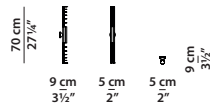

Palomar
5 x 9 h70

Applique. Wall lamp.

2 punti luce LED 3000K - 3,5W/12V. 260 lumen.
2 3000K LED bulbs - 3,5W/12V. 260 lumens.