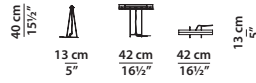

Lamp with led light source. Laser cut structure in satin-finished brass.

Philae and Space (200 x 8 h8 e 240 x 12 h12) dimming when touched. Curiosity and Palomar dimming is possible subject to request to the technical department and consequent quotation.

Philae
25 x 10 h9,5

Lampada da tavolo. Table lamp.

Striscia LED 2700K - 17,5W/MT.
Alimentatore 230V. 80 lumen.
2700K LED strip - 17,5W/MT.
230V power supply. 80 lumens.

Curiosity
42 x 13 h40

Lampada da tavolo. Table lamp.