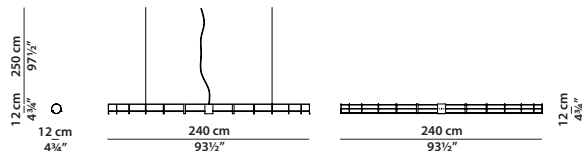

Space
200 x 8 h8

Sospensione. Hanging lamp.

Striscia LED 1,5MT 2700K - 17,5W/MT.
Alimentatore 30W/24V. 1450 lumen.
1,5MT 2700K LED strip - 17,5W/MT.
30W/24V power supply. 1450 lumens.

Space
240 x 12 h12

Sospensione. Hanging lamp.