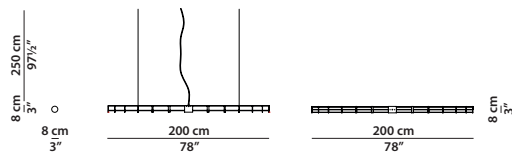

Philae
25 x 10 h9,5

Lampada da tavolo. Table lamp.

Striscia LED 2700K - 17,5W/MT.
Alimentatore 230V. 80 lumen.
2700K LED strip - 17,5W/MT.
230V power supply. 80 lumens.

Curiosity
42 x 13 h40

Lampada da tavolo. Table lamp.

Striscia LED 2700K - 17,5W/MT. Alimentatore 230V. 320 lumen.
2700K LED strip - 17,5W/MT. 230V power supply. 320 lumens.

Palomar
5 x 9 h70

Applique. Wall lamp.

2 punti luce LED 3000K - 3,5W/12V. 260 lumen.
2 3000K LED bulbs - 3,5W/12V. 260 lumens.

Space
200 x 8 h8

Sospensione. Hanging lamp.

Striscia LED 1,5MT 2700K - 17,5W/MT.
Alimentatore 30W/24V. 1450 lumen.
1,5MT 2700K LED strip - 17,5W/MT.
30W/24V power supply. 1450 lumens.