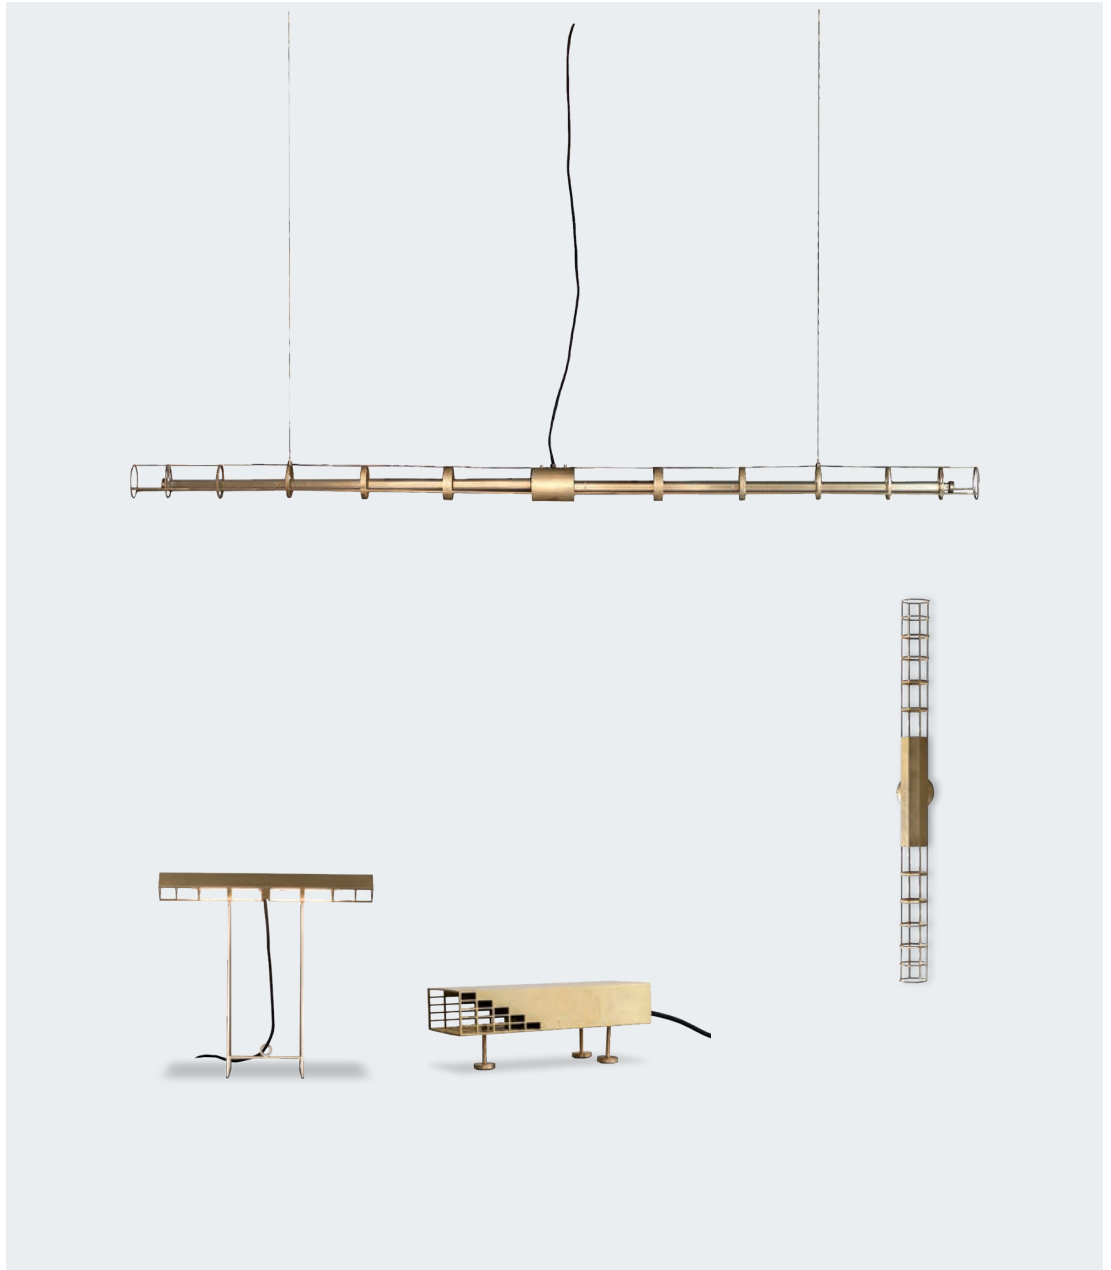

HUBBLE
PIETRO RUSSO

Lampada con fonte luminosa a led. Struttura in ottone satinato tagliata a laser.

Philae e Space (200 x 8 h8 e 240 x 12 h12) dimmerazione al tocco. Curiosity e Palomar possibile dimmerazione previa richiesta all'ufficio tecnico e conseguente preventivo.

Lamp with led light source. Laser cut structure in satin-finished brass.

Philae and Space (200 x 8 h8 e 240 x 12 h12) dimming when touched. Curiosity and Palomar dimming is possible subject to request to the technical department and consequent quotation.

Philae
25 x 10 h9,5

Lampada da tavolo. Table lamp.

Striscia LED 2700K - 17,5W/MT.
Alimentatore 230V. 80 lumen.
2700K LED strip - 17,5W/MT.
230V power supply. 80 lumens.

Curiosity
42 x 13 h40

Lampada da tavolo. Table lamp.

Striscia LED 2700K - 17,5W/MT. Alimentatore 230V. 320 lumen.
2700K LED strip - 17,5W/MT. 230V power supply. 320 lumens.

Palomar
5 x 9 h70

Applique. Wall lamp.

2 punti luce LED 3000K - 3,5W/12V. 260 lumen.
2 3000K LED bulbs - 3,5W/12V. 260 lumens.