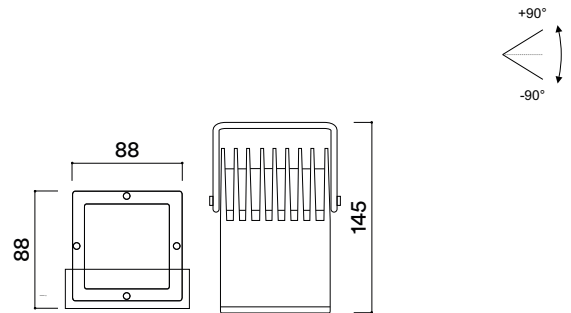

INSTALACIÓN INSTALLATION

superficie

surface

H(m)	D(cm)	Lux
1	5	28675
2	10	7169
3	16	3186

2700K 1°

cambio sin previo aviso change without notice