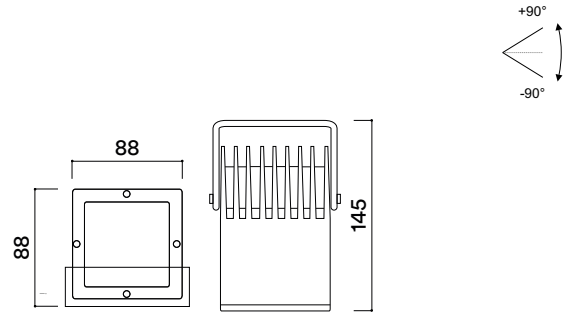

INSTALACIÓN INSTALLATION

superficie

surface

H(m)	D(cm)	Lux
1	5	28675
2	10	7169
3	16	3186

2700K 1°

cambio sin previo aviso change without notice