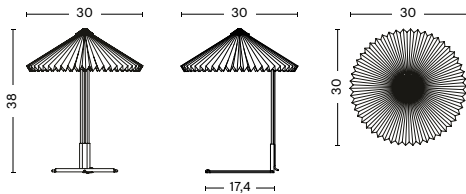

HAY X LIBERTY MATIN TABLE LAMP

PRODUCT FACT SHEET

HAY X LIBERTY MATIN TABLE LAMP

DESIGN BY INGA SEMPÉ, 2023

Featuring Liberty's distinctive floral print on the Matin Shade's classic pleated construction, the Liberty Matin Table Lamp brings together two iconic designs in a poetic and timeless expression. The elegant shade is combined with a steel wire bent frame to create a functional yet visually delicate table lamp. The lamp brings an inviting atmosphere to most rooms in the home and comes in different sizes and selected Liberty prints.

DIMENSIONS

MATIN TABLE LAMP 300
WIDTH 30 CM
DEPTH 30 CM
HEIGHT 38 CM

MATIN TABLE LAMP 380
WIDTH 38 CM
DEPTH 38 CM
HEIGHT 52 CM

MATERIALS

SHADE

Cotton fabric laminated with a PVC sheet. Black top screw in injection moulded ABS.