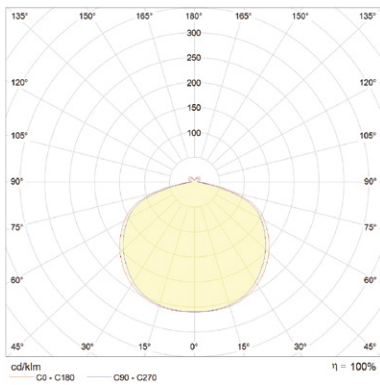

TECHNICAL SPECIFICATIONS

LIGHT SOURCE Integrated LED, 5W, 150lm, 2800K warm white	DIMMABLE Yes	POWER SUPPLY 220-240V AC at 50/60Hz	IP 20	CORD LENGTH 200 cm	SWITCH Inline step dimmer. Located 50 cm from lamp base.

TEST SPECIFICATIONS*

FLUX (LUMENS) 150lm	CCT (KELVIN) 2800K, warm white	CRI (1-100) 85

*Photometrics and the specification shown is taken using the integrated LED bulb fitted in the production luminaire.

PHOTOMETRICS

CERTIFICATES

CE APPROVED

This product has been assessed and complies with the essential requirements of the relevant European directives.

Tested according to the following European EN / IEC standards which relate specifically to electrical lighting products including

- EN 55015:2013 (radio disturbance)
- EN 61547:2009 (EMC immunity)
- EN 61000-3-2:2014 (EMC compatibility)
- EN 61000-3-3:2013 (EMC compatibility)
- EN 60598-2-4:1997 (portable luminaires)
- EN 60598-1:2015 (general requirements)
- EN 62493:2010 (human exposure to EMC)

COUNTRY OF ORIGIN

China

DOWNLOADS

Packshots and lifestyle photos, 2D / 3D files, care and maintenance, instructions, test certificates, product fact sheets, and product presentations are available in our Digital Library at hay.com.

[LINK TO DIGITAL LIBRARY](#)