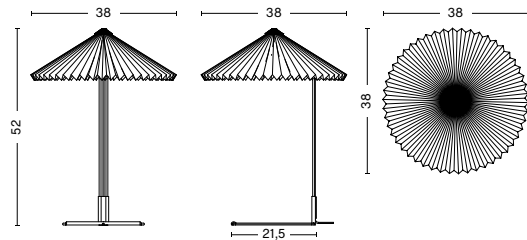

HAY X LIBERTY MATIN TABLE LAMP

PRODUCT FACT SHEET

HAY X LIBERTY MATIN TABLE LAMP

DESIGN BY INGA SEMPÉ, 2023

Featuring Liberty's distinctive floral print on the Matin Shade's classic pleated construction, the Liberty Matin Table Lamp brings together two iconic designs in a poetic and timeless expression. The elegant shade is combined with a steel wire bent frame to create a functional yet visually delicate table lamp. The lamp brings an inviting atmosphere to most rooms in the home and comes in different sizes and selected Liberty prints.

DIMENSIONS

MATIN TABLE LAMP 300
WIDTH 30 CM
DEPTH 30 CM
HEIGHT 38 CM

MATIN TABLE LAMP 380
WIDTH 38 CM
DEPTH 38 CM
HEIGHT 52 CM

MATERIALS

SHADE

Cotton fabric laminated with a PVC sheet. Black top screw in injection moulded ABS.