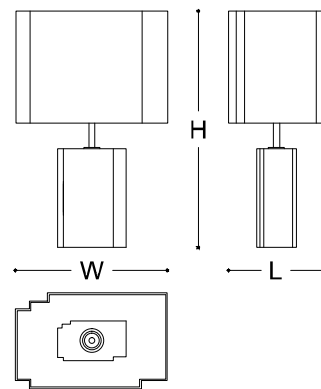

 ARMANI / CASA

GLOW
Table Lamp

GLOW

DESCRIPTION

Glow is a table lamp with a sculptural base and metal details. It is available with a particular white fabric lampshade which has an irregular shape that follows the design of the base. Top diffuser plate. Like all Armani/Casa lamps, Glow requires a power supply box (to be bought separately) to work.

MADE IN ITALY

DIMENSIONS

38 x 24 x 57,5 h cm - Inch 15 x 9.4 x 22.6 h

FINISHES

Bronzed Brass /
Glossy Natural Brass

GLOW

TECHNICAL INFORMATION

Base