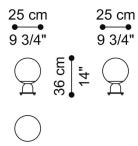

**BUBBLE  
LIGHTS**

**GIANFRANCO  
FERRE**  
HOME

---

DESCRIPTION

Structure in steel. Shade in opaline glass.

---

DIMENSIONS

TABLE LAMP

**F.BLE.632.A**

L 25 H 36 CM