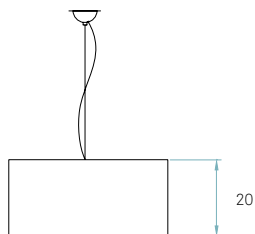

REF. SGEA S 28, 29, 24 & GEA S 24,30
Gea Large & Gea Small

References

Certificates

Wood shade colours

-  20 Ivory White
-  21 Natural Cherry
-  22 Natural Beech
-  24 Yellow
-  25 Orange
-  26 Red
-  28 Blue
-  29 Grey
-  30 Turquoise
-  31 Chocolate
-  32 Pink

Components

Bottom diffuser
Matt satin acrylic

Metal canopy
Brushed Nickel
ø 10 cm - disc ø 14 cm

Electrical cable
Transparent
2 m drop

Steel cable
2 m drop

Box size
51 x 51 x 32 cm

Box volume
0,083 m³

Weight
Gross - 4,2 Kg
Net - 1,9 Kg