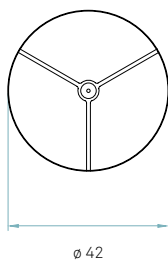

REF. SGEA S 28, 29, 24 & GEA S 24,30
Gea Large & Gea Small

References

Certificates

Wood shade colours

-  20 Ivory White
-  21 Natural Cherry
-  22 Natural Beech
-  24 Yellow
-  25 Orange
-  26 Red
-  28 Blue
-  29 Grey
-  30 Turquoise
-  31 Chocolate
-  32 Pink

Components

Bottom diffuser
Matt satin acrylic

Metal canopy
Brushed Nickel
ø 10 cm - disc ø 14 cm

Electrical cable
Transparent
2 m drop

Steel cable
2 m drop

Box size
51 x 51 x 32 cm

Box volume
0,083 m³

Weight
Gross - 4,2 Kg
Net - 1,9 Kg