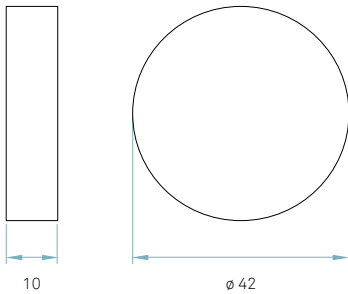

REF. G20 A 29, G30 A 29 & G42 A 29
Gea Small, Medium & Large

References

G42 A

Certificates

Class I

220 - 250V

Wood shade colours

-  20 Ivory White
-  21 Natural Cherry
-  22 Natural Beech
-  24 Yellow
-  25 Orange
-  26 Red
-  28 Blue
-  29 Grey
-  30 Turquoise
-  31 Chocolate
-  32 Pink

Components

Frontal diffuser
Matt satin acrylic

Back plate
White metal enamel

Box size
51 x 51 x 32 cm

Box volume
0,083 m³

Weight
Gross - 4,2 Kg
Net - 1,8 Kg

Recommended bulbs (Not Included)

GX53