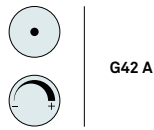

REF. G20 A 29, G30 A 29 & G42 A 29
Gea Small, Medium & Large

References

G42 A

Certificates

Class I

220 - 250V

Wood shade colours

-  20 Ivory White
-  21 Natural Cherry
-  22 Natural Beech
-  24 Yellow
-  25 Orange
-  26 Red
-  28 Blue
-  29 Grey
-  30 Turquoise
-  31 Chocolate
-  32 Pink

Components

Frontal diffuser
Matt satin acrylic

Back plate
White metal enamel

Box size
51 x 51 x 32 cm

Box volume
0,083 m³

Weight
Gross - 4,2 Kg
Net - 1,8 Kg

Recommended bulbs (Not Included)

GX53