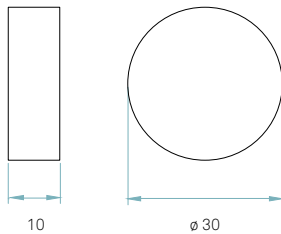

REF. G20 A 26, **G30 A 24,25, 26**, G42 A 24,25
Gea Small, **Medium** & Large

References

Certificates

Class I

220 - 250V

Wood shade colours

	20 Ivory White
	21 Natural Cherry
	22 Natural Beech
	24 Yellow
	25 Orange
	26 Red
	28 Blue
	29 Grey
	30 Turquoise
	31 Chocolate
	32 Pink

Components

Frontal diffuser
Matt satin acrylic

Back plate
White metal enamel

Box size
41 x 41 x 27 cm

Box volume
0,045 m³

Weight
Gross - 2,4 Kg
Net - 0,9 Kg

Recommended bulbs (Not Included)

GX53