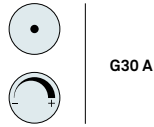

REF. G20 A 26, **G30 A 24,25, 26**, G42 A 24,25
Gea Small, **Medium** & Large

References

Certificates

Class I

220 - 250V

Wood shade colours

	20 Ivory White
	21 Natural Cherry
	22 Natural Beech
	24 Yellow
	25 Orange
	26 Red
	28 Blue
	29 Grey
	30 Turquoise
	31 Chocolate
	32 Pink

Components

Frontal diffuser
Matt satin acrylic

Back plate
White metal enamel

Box size
41 x 41 x 27 cm

Box volume
0,045 m³

Weight
Gross - 2,4 Kg
Net - 0,9 Kg

Recommended bulbs (Not Included)

GX53