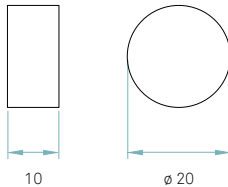

REF. G20 A 26, G30 A 25, G42 A 27 & G2 A 27
Gea Small, Large & Medium / Small Guijarro

References

Certificates

Class I

220 - 250V

Wood shade colours

-  20 Ivory White
-  21 Natural Cherry
-  22 Natural Beech
-  24 Yellow
-  25 Orange
-  26 Red
-  28 Blue
-  29 Grey
-  30 Turquoise
-  31 Chocolate
-  32 Pink

Components

Frontal diffuser
Matt satin acrylic

Back plate
White metal enamel

Packaging

Box size
24 x 24 x 42 cm

Box volume
0,024 m³

Weight
Gross - 1,2 Kg
Net - 0,6 Kg

Recommended bulbs (Not Included)