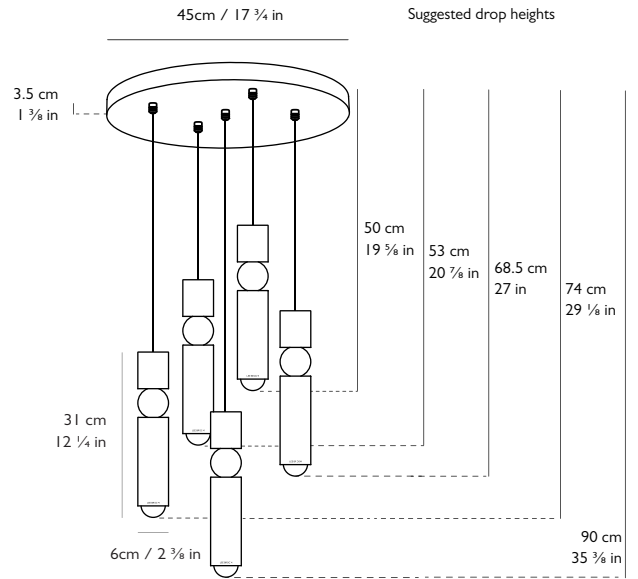

LEE BROOM

FULCRUM CHANDELIER 5 PIECE

PRODUCT DETAILS

Name

Fulcrum Chandelier 5 Piece

Finish & Product Code	110-130v	220-240v
Polished Gold	FUL0163	FUL0063
Polished Chrome	FUL0162	FUL0062
Matte Black	FUL0164	FUL0064

Materials

Steel, glass

Illumination 110-130v

25w, 2700k, 910 lumen

Bulb: E26, 5w LED, 350 lumens, 25k hrs (5x supplied)

Illumination 220-240v

31.5w, 2700k, 1250 lumen

Bulb: E27, 6.3w LED, 470 lumen, 25k hrs (5x supplied)

Dimming

Dimmable. Mains voltage. TRIAC / Leading edge

Certification

UL, cUL (110-130v)

CE, CB (220-240v)

Year of Design

2015

Dimensions

5 x H 31cm x Dia 6cm / H 12 1/4 in x Dia 2 3/8 in

Suspension

Length: 5 x 300cm / 118 1/8 in

Adjustable cord

Matching fabric outer

Ceiling Plate / Canopy

H 3.5cm x Dia 45cm / H 1 3/8 in x Dia 17 3/4 in

Round steel in matching finish

Weight

Product (net) 10kg / 22 lb / Boxed (gross) 10.5kg / 23.1 lb

0818rev06

For more information please contact:

US & Canada Inquiries: +1 212 804 8477 - 34 Greene Street, New York, NY 10013 - sales@leebroom.com

UK & Global Inquiries: +44 207 820 0742 - 95 Rivington Street, London, EC2A 3AY - info@leebroom.com

WWW.LEEBROOM.COM