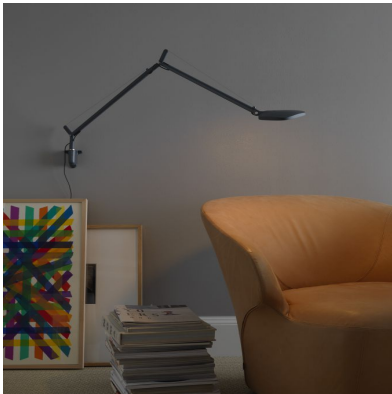

# VOLÉE

Odo Fioravanti, 2015

Volée is a Led luminaire of the latest generation, in which the formal research is combined with technological innovation. Featured by an essential design, Volée switches on with an almost tennis-style gesture: a simple wave of the hand under the head of this lamp activates an electronic device that switches the light on or off without any contact. A touch sensor over the head allows the flow of light to be regulated to four different levels of intensity (40%, 60%, 100%, 0%). A Time Out system automatically switches the lamp off after it has been on for 5 hours. The lamps consists of a head and of structural rods in extruded aluminum and joints in die-cast aluminum. The tension for the hidden-spring balancing mechanisms is provided by steel wires that allow to orientate the light emission with a fluid movement. Available in four different finishes with matt paint in white, anthracite grey and fluorescent yellow, Volée is suitable for every kind of environment, both modern and traditional.

RELATED PRODUCTS

**VOLÉE**

*Wall Lamp*

**VOLÉE**

*Floor Lamp*

## TECHNICAL SHEET

Table , floor and wall lamp with direct light emission and adjustable head. Body in extruded aluminium, head in die cast aluminium, joints in die-cast aluminum and mechanical wires in steel. Provided with base for table, clamp and wall mounting to be combined with the body, available anthracite grey, white and fluorescent yellow. A simple wave of the hand under the head of the lamp activates an electronic device that switches the light on or off without any contact (touchless). A touch sensor over the head allows the flow of light to be regulated to four different levels of intensity (0%, 40%, 60%, 100%). A Time Out system automatically switches the lamp off after it has been on for 5 hours. Once the lamp is switched off, it keeps the last light intensity used. The lamp is supplied with multiple plug. Black power cable, ballast on cable and plug.