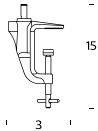

## CERTIFICATIONS AND SYMBOLS:

**MODEL NAME:** Demi Volée

**CODE:** 4289..

**DIMENSIONS:** cm 52 - cm 11

**MATERIALS:** Aluminium

## COMPONENTS

### **BASE CODE - 4290..**

Base for table (size 18 x 18 cm)