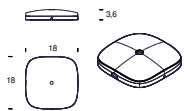

BASE FOR TABLE WITH USB CODE - 4358..

Base for table with USB port for charging smartphones and tablets (size 18 x 18 x 3,6 cm)

Subject to technical modifications and modifications to content