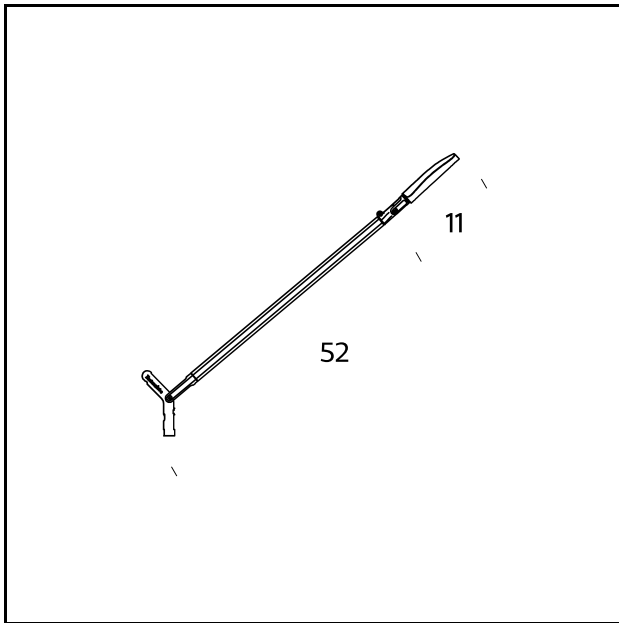

## TECHNICAL SHEET

Table , floor and wall lamp with direct light emission and adjustable head. Body in extruded aluminium, head in die cast aluminium, joints in die-cast aluminum and mechanical wires in steel. Provided with base for table, clamp and wall mounting to be combined with the body, available anthracite grey, white and fluorescent yellow. A simple wave of the hand under the head of the lamp activates an electronic device that switches the light on or off without any contact (touchless). A touch sensor over the head allows the flow of light to be regulated to four different levels of intensity (0%, 40%, 60%, 100%). A Time Out system automatically switches the lamp off after it has been on for 5 hours. Once the lamp is switched off, it keeps the last light intensity used. The lamp is supplied with multiple plug. Black power cable, ballast on cable and plug.

**MODEL NAME:** Volée

**CODE:** 4286..

**DIMENSIONS:** 60 x 60 cm

**MATERIALS:** Aluminium

## CERTIFICATIONS AND SYMBOLS:

**MODEL NAME:** Demi Volée

**CODE:** 4289..

**DIMENSIONS:** cm 52 - cm 11

**MATERIALS:** Aluminium

### **BASE CODE - 4290..**

Base for table (size 18 x 18 cm)