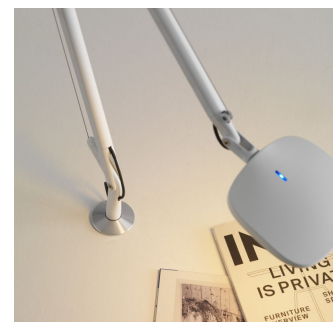

# VOLÉE

Odo Fioravanti, 2015

Volée is a Led luminaire of the latest generation, in which the formal research is combined with technological innovation. Featured by an essential design, Volée switches on with an almost tennis-style gesture: a simple wave of the hand under the head of this lamp activates an electronic device that switches the light on or off without any contact. A touch sensor over the head allows the flow of light to be regulated to four different levels of intensity (40%, 60%, 100%, 0%). A Time Out system automatically switches the lamp off after it has been on for 5 hours. The lamps consists of a head and of structural rods in extruded aluminum and joints in die-cast aluminum. The tension for the hidden-spring balancing mechanisms is provided by steel wires that allow to orientate the light emission with a fluid movement. Available in four different finishes with matt paint in white, anthracite grey and fluorescent yellow, Volée is suitable for every kind of environment, both modern and traditional.

RELATED PRODUCTS

**VOLÉE**

*Wall Lamp*

**VOLÉE**

*Floor Lamp*

## TECHNICAL SHEET

Table , floor and wall lamp with direct light emission and adjustable head. Body in extruded aluminium, head in die cast aluminium, joints in die-cast aluminum and mechanical wires in steel. Provided with base for table, clamp and wall mounting to be combined with the body, available anthracite grey, white and fluorescent yellow. A simple wave of the hand under the head of the lamp activates an electronic device that switches the light on or off without any contact (touchless). A touch sensor over the head allows the flow of light to be regulated to four different levels of intensity (0%, 40%, 60%, 100%). A Time Out system automatically switches the lamp off after it has been on for 5 hours. Once the lamp is switched off, it keeps the last light intensity used. The lamp is supplied with multiple plug. Black power cable, ballast on cable and plug.