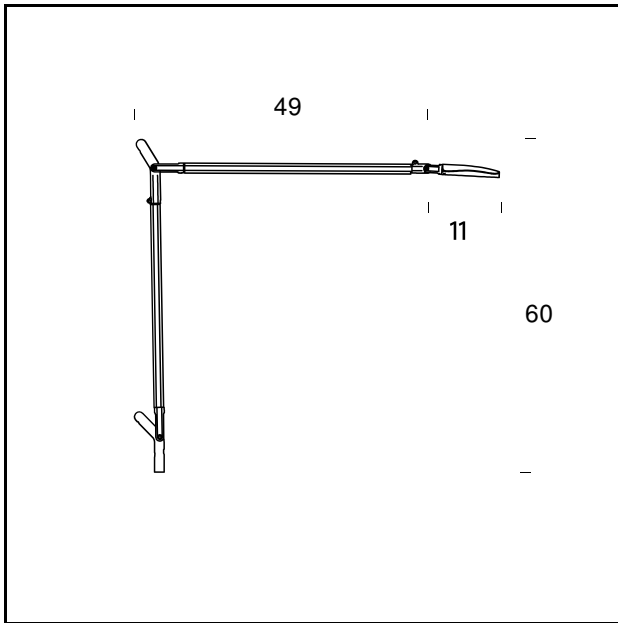

## TECHNICAL SHEET

Table , floor and wall lamp with direct light emission and adjustable head. Body in extruded aluminium, head in die cast aluminium, joints in die-cast aluminum and mechanical wires in steel. Provided with base for table, clamp and wall mounting to be combined with the body, available anthracite grey, white and fluorescent yellow. A simple wave of the hand under the head of the lamp activates an electronic device that switches the light on or off without any contact (touchless). A touch sensor over the head allows the flow of light to be regulated to four different levels of intensity (0%, 40%, 60%, 100%). A Time Out system automatically switches the lamp off after it has been on for 5 hours. Once the lamp is switched off, it keeps the last light intensity used. The lamp is supplied with multiple plug. Black power cable, ballast on cable and plug.

**MODEL NAME:** Volée

**CODE:** 4286..

**DIMENSIONS:** 60 x 60 cm

**MATERIALS:** Aluminium

## CERTIFICATIONS AND SYMBOLS:

**MODEL NAME:** Demi Volée

**CODE:** 4289..

**DIMENSIONS:** cm 52 - cm 11

**MATERIALS:** Aluminium

### **BASE CODE - 4290..**

Base for table (size 18 x 18 cm)