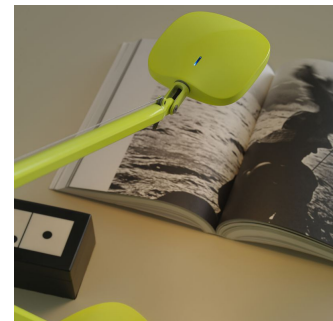

# VOLÉE

Odo Fioravanti, 2015

Volée is a Led luminaire of the latest generation, in which the formal research is combined with technological innovation. Featured by an essential design, Volée switches on with an almost tennis-style gesture: a simple wave of the hand under the head of this lamp activates an electronic device that switches the light on or off without any contact. A touch sensor over the head allows the flow of light to be regulated to four different levels of intensity (40%, 60%, 100%, 0%). A Time Out system automatically switches the lamp off after it has been on for 5 hours. The lamps consists of a head and of structural rods in extruded aluminum and joints in die-cast aluminum. The tension for the hidden-spring balancing mechanisms is provided by steel wires that allow to orientate the light emission with a fluid movement. Available in four different finishes with matt paint in white, anthracite grey and fluorescent yellow, Volée is suitable for every kind of environment, both modern and traditional.

## TECHNICAL SHEET

Table , floor and wall lamp with direct light emission and adjustable head. Body in extruded aluminium, head in die cast aluminium, joints in die-cast aluminum and mechanical wires in steel. Provided with base for table, clamp and wall mounting to be combined with the body, available anthracite grey, white and fluorescent yellow. A simple wave of the hand under the head of the lamp activates an electronic device that switches the light on or off without any contact (touchless). A touch sensor over the head allows the flow of light to be regulated to four different levels of intensity (0%, 40%, 60%, 100%). A Time Out system automatically switches the lamp off after it has been on for 5 hours. Once the lamp is switched off, it keeps the last light intensity used. The lamp is supplied with multiple plug. Black power cable, ballast on cable and plug.