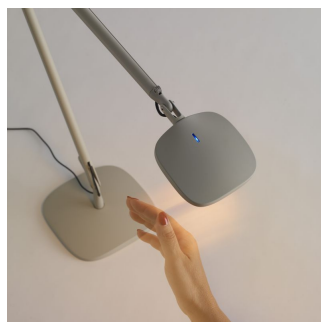

# VOLÉE

Odo Fioravanti, 2015

Volée is a Led luminaire of the latest generation, in which the formal research is combined with technological innovation. Featured by an essential design, Volée switches on with an almost tennis-style gesture: a simple wave of the hand under the head of this lamp activates an electronic device that switches the light on or off without any contact. A touch sensor over the head allows the flow of light to be regulated to four different levels of intensity (40%, 60%, 100%, 0%). A Time Out system automatically switches the lamp off after it has been on for 5 hours. The lamps consists of a head and of structural rods in extruded aluminum and joints in die-cast aluminum. The tension for the hidden-spring balancing mechanisms is provided by steel wires that allow to orientate the light emission with a fluid movement. Available in four different finishes with matt paint in white, anthracite grey and fluorescent yellow, Volée is suitable for every kind of environment, both modern and traditional.

RELATED PRODUCTS

**VOLÉE**

*Wall Lamp*

**VOLÉE**

*Floor Lamp*

## TECHNICAL SHEET

Table , floor and wall lamp with direct light emission and adjustable head. Body in extruded aluminium, head in die cast aluminium, joints in die-cast aluminum and mechanical wires in steel. Provided with base for table, clamp and wall mounting to be combined with the body, available anthracite grey, white and fluorescent yellow. A simple wave of the hand under the head of the lamp activates an electronic device that switches the light on or off without any contact (touchless). A touch sensor over the head allows the flow of light to be regulated to four different levels of intensity (0%, 40%, 60%, 100%). A Time Out system automatically switches the lamp off after it has been on for 5 hours. Once the lamp is switched off, it keeps the last light intensity used. The lamp is supplied with multiple plug. Black power cable, ballast on cable and plug.