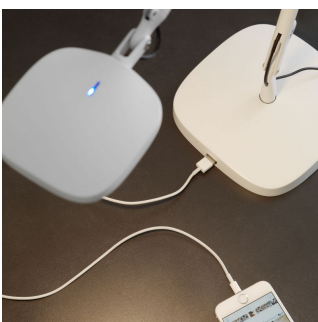

# VOLÉE

Odo Fioravanti, 2015

Volée is a Led luminaire of the latest generation, in which the formal research is combined with technological innovation. Featured by an essential design, Volée switches on with an almost tennis-style gesture: a simple wave of the hand under the head of this lamp activates an electronic device that switches the light on or off without any contact. A touch sensor over the head allows the flow of light to be regulated to four different levels of intensity (40%, 60%, 100%, 0%). A Time Out system automatically switches the lamp off after it has been on for 5 hours. The lamps consists of a head and of structural rods in extruded aluminum and joints in die-cast aluminum. The tension for the hidden-spring balancing mechanisms is provided by steel wires that allow to orientate the light emission with a fluid movement. Available in four different finishes with matt paint in white, anthracite grey and fluorescent yellow, Volée is suitable for every kind of environment, both modern and traditional.

## TECHNICAL SHEET

Table , floor and wall lamp with direct light emission and adjustable head. Body in extruded aluminium, head in die cast aluminium, joints in die-cast aluminum and mechanical wires in steel. Provided with base for table, clamp and wall mounting to be combined with the body, available anthracite grey, white and fluorescent yellow. A simple wave of the hand under the head of the lamp activates an electronic device that switches the light on or off without any contact (touchless). A touch sensor over the head allows the flow of light to be regulated to four different levels of intensity (0%, 40%, 60%, 100%). A Time Out system automatically switches the lamp off after it has been on for 5 hours. Once the lamp is switched off, it keeps the last light intensity used. The lamp is supplied with multiple plug. Black power cable, ballast on cable and plug.