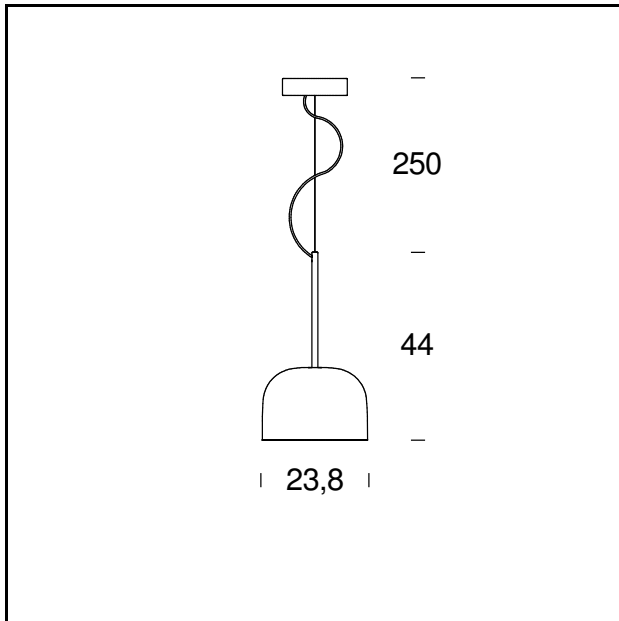

# EQUATORE

Gabriele e Oscar Buratti, 2017

Equatore is a contemporary reinterpretation of the classic lamp with a glass shade. While the traditional abat-jour uses the shade to contain the light source within, in this family of lamps the shade is paradoxically and suggestively empty, with the light being generated by two luminous discs placed inside a central metal band, visible on the shade, that evokes the line of the equator. The light produced by the LEDs, thanks to internal screens arranged in layers, is distributed regularly across the surface of the discs, magically illuminating them. The lower disk directs the light output downward, the upper one illuminates the glass cap for a soft, diffused light. Available in two colors: a cooler version in gray with a dark chrome frame, and a warmer version with a transparent pink cap and a copper-colored frame.

## TECHNICAL SHEET

**MODEL NAME:** Equatore

**CODE:** 4390/0..

**DIMENSIONS:** Ø 23,8 x 44 + 250

**MATERIALS:** Glass, metal

**COLORS**

● Chrome/Grey

● Copper/Pink

**BULB:** 25W Led ( 2700K, CRI>90, Lumen 1770 )

**DIMMER:** Dimmable with light dimmer, not supplied

**CERTIFICATIONS AND SYMBOLS:**

CE IP20

**MODEL NAME:** Equatore

**CODE:** 4390..

**DIMENSIONS:** Ø 35,8 x 64 + 250

**CODE:** 4390/1..

**DIMENSIONS:** Ø 48 x 77,3 + 250 cm

**MATERIALS:** Glass, metal

**COLORS**

● Chrome/Grey

● Copper/Pink

**BULB:** 60W Led ( 2700K, CRI>90, Lumen 6600)

**DIMMER:** Dimmable with light dimmer, not supplied