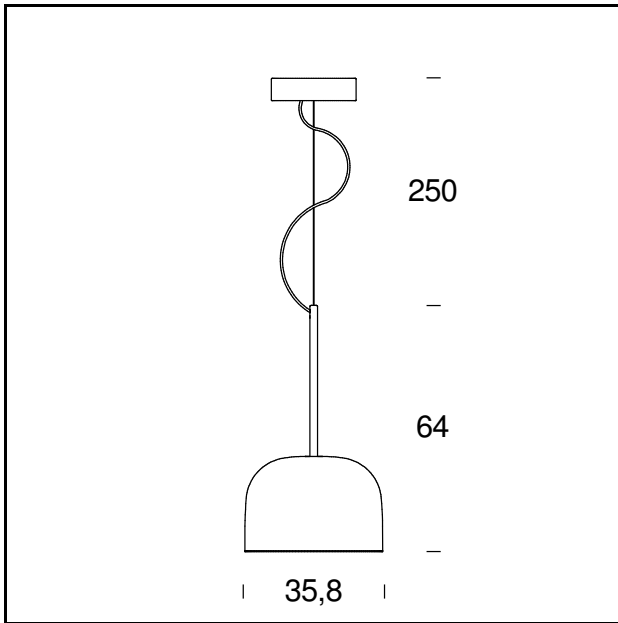

# EQUATORE

Gabriele e Oscar Buratti, 2017

Equatore is a contemporary reinterpretation of the classic lamp with a glass shade. While the traditional abat-jour uses the shade to contain the light source within, in this family of lamps the shade is paradoxically and suggestively empty, with the light being generated by two luminous discs placed inside a central metal band, visible on the shade, that evokes the line of the equator. The light produced by the LEDs, thanks to internal screens arranged in layers, is distributed regularly across the surface of the discs, magically illuminating them. The lower disk directs the light output downward, the upper one illuminates the glass cap for a soft, diffused light. Available in two colors: a cooler version in gray with a dark chrome frame, and a warmer version with a transparent pink cap and a copper-colored frame.

## TECHNICAL SHEET

**MODEL NAME:** Equatore

**CODE:** 4390/0..

**DIMENSIONS:** Ø 23,8 x 44 + 250

**MATERIALS:** Glass, metal

**COLORS**

● Chrome/Grey

● Copper/Pink

**BULB:** 25W Led ( 2700K, CRI>90, Lumen 1770 )

**DIMMER:** Dimmable with light dimmer, not supplied

**CERTIFICATIONS AND SYMBOLS:**

CE IP20

**MODEL NAME:** Equatore

**CODE:** 4390..

**DIMENSIONS:** Ø 35,8 x 64 + 250

**CODE:** 4390/1..

**DIMENSIONS:** Ø 48 x 77,3 + 250 cm

**MATERIALS:** Glass, metal

**COLORS**

● Chrome/Grey

● Copper/Pink

**BULB:** 60W Led ( 2700K, CRI>90, Lumen 6600)

**DIMMER:** Dimmable with light dimmer, not supplied