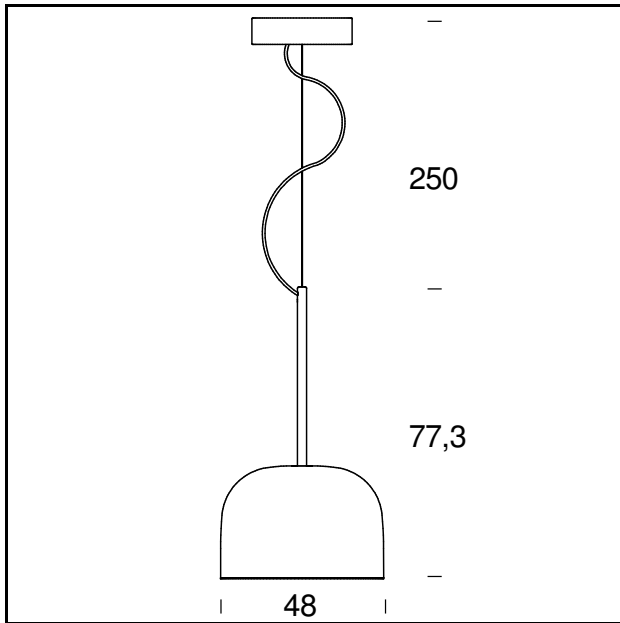

## TECHNICAL SHEET

**MODEL NAME:** Equatore

**CODE:** 4390/0..

**DIMENSIONS:** Ø 23,8 x 44 + 250

**MATERIALS:** Glass, metal

**COLORS**

● Chrome/Grey

● Copper/Pink

**BULB:** 25W Led ( 2700K, CRI>90, Lumen 1770 )

**DIMMER:** Dimmable with light dimmer, not supplied

**CERTIFICATIONS AND SYMBOLS:**

CE IP20

**MODEL NAME:** Equatore

**CODE:** 4390..

**DIMENSIONS:** Ø 35,8 x 64 + 250

#### **COLORS**

● Chrome/Grey

● Copper/Pink

**BULB:** 40W Led ( 2700K, CRI>90, Lumen 2790 )

**DIMMER:** Dimmable with light dimmer, not supplied

**CERTIFICATIONS AND SYMBOLS:**

CE IP20

**MODEL NAME:** Equatore oversized

**CODE:** 4390/1..

**DIMENSIONS:** Ø 48 x 77,3 + 250 cm

**MATERIALS:** Glass, metal

**COLORS**

● Chrome/Grey

● Copper/Pink

**BULB:** 60W Led ( 2700K, CRI>90, Lumen 6600)

**DIMMER:** Dimmable with light dimmer, not supplied