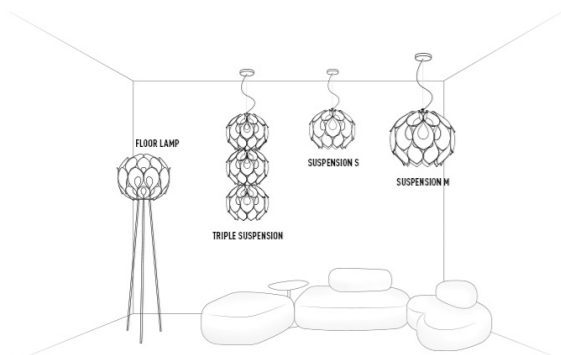

FLORA ENTIRE COLLECTION

ENERGY CLASS

FLORA FLOOR design by Zanini De Zanine

Compendium page 130

| PRODOTTI | MISURE | COLORI | CODICE |
|--|--------|--|--|
| FLOOR LAMP Bulbs E27: 3 X 10W LED Filament Made of: Goldflex® / Steelflex® / Pewterflex® Copperflex® / Methacrylate Sphere With: MagneticSystem® - Dimmer Hand-finished Sphere Weight: net Kg 6,3 - gross Kg 8,0 Package: A 4,0kg 55 x 56 x h.44 cm B 4,0kg 21 x 152x h.12 cm | | <input checked="" type="checkbox"/> GOLD <input checked="" type="checkbox"/> SILVER <input checked="" type="checkbox"/> COPPER <input checked="" type="checkbox"/> PEWTER | FLO85PST00000_000 FLO85PST0000S_000 FLO85PST0000RA000 FLO85PST0000PE000 |