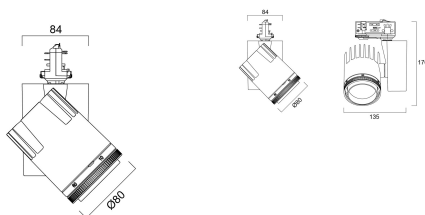

TECHNICAL DRAWINGS