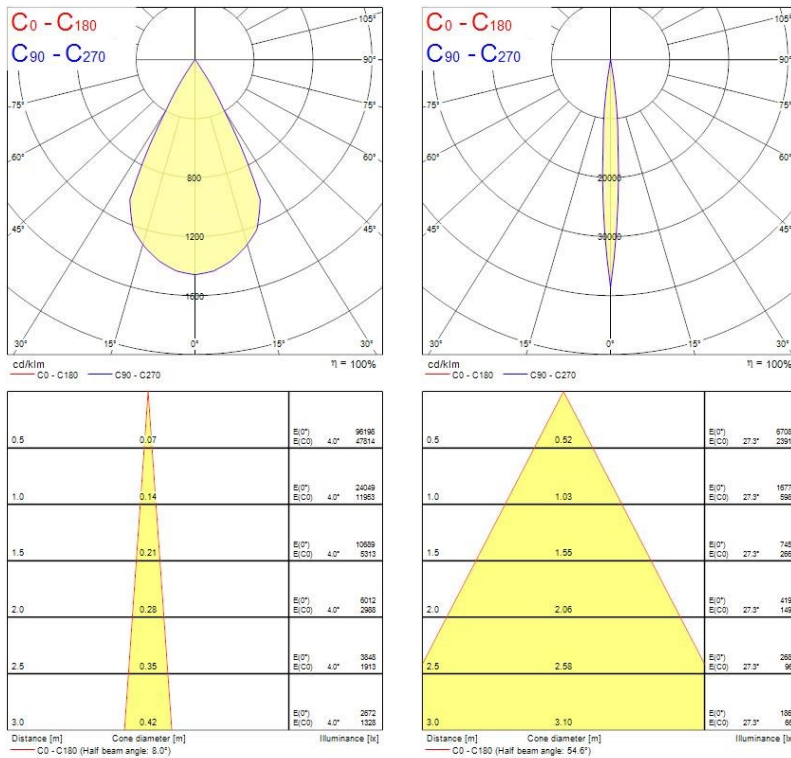

### Optical data

Fixture luminous flux (lm)	623/1150
Luminaire efficacy (lm/W)	55
LOR (%)	100
Colour temperature (K)	4000
Light colour	Neutral White
CRI (Ra)	97
Colour Consistency (SDCM)	3
Photobiological Risk Group	RG1

### Physical data

Housing colour	White
IP rating	IP20
IK rating	IK02
Nominal Product Width (mm)	135
Nominal Product Height (mm)	176
Nominal Product Diameter (mm)	80
Weight (kg)	2.226

## Beacon LED Muse II

BEACON LED MUSE II 97CRI 4000K L3 SSC01 WHITE  
2059757

Packaging single length / height (cm)	17.5
Packaging single width (cm)	15.0
Packaging single depth (cm)	17.5
DUN14 (outer)	05025768597574
Units per outer package	1
Packaging outer length / height (cm)	17.5
Packaging outer width (cm)	15.0
Packaging outer depth (cm)	17.5

## PHOTOMETRY