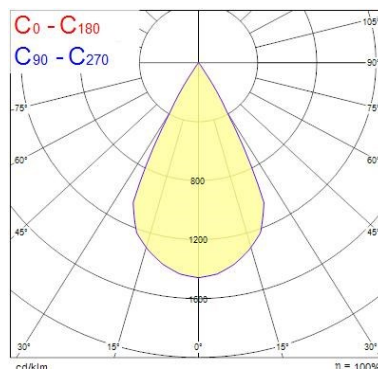

Beacon LED Muse II

BEACON LED MUSE II 97CRI 4000K L3+DALI BLACK
2059754

Packaging

Single packaging type	Carton
Product EAN number	5025768597543
Packaging single length / height (cm)	17.5
Packaging single width (cm)	15.0
Packaging single depth (cm)	17.5
DUN14 (outer)	05025768597543
Units per outer package	1
Packaging outer length / height (cm)	17.5
Packaging outer width (cm)	15.0
Packaging outer depth (cm)	17.5

Safety data

Dry applications use only	Yes

PHOTOMETRY

TECHNICAL DRAWINGS