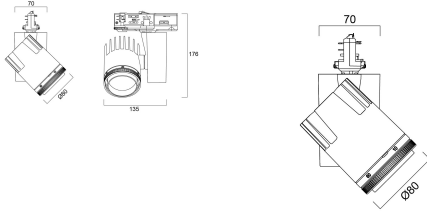

Beacon LED Muse II BEACON LED MUSE II 97CRI 4000K L3+DALI BLACK 2059754

Concord 2059754

This luminaire contains built-in LED lamps

A⁺⁺
A⁺
A
B
C
D
E

} LED

The lamps cannot be changed in the luminaire.

874/2012