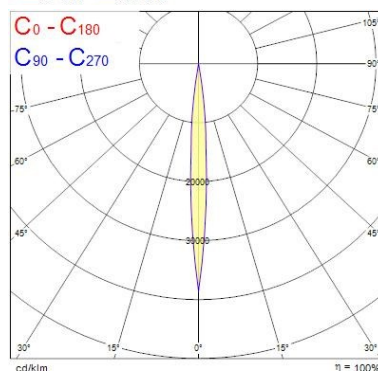

Beacon LED Muse II

BEACON LED MUSE II 97CRI 4000K L3+DALI BLACK
2059754

Packaging

Single packaging type	Carton
Product EAN number	5025768597543
Packaging single length / height (cm)	17.5
Packaging single width (cm)	15.0
Packaging single depth (cm)	17.5
DUN14 (outer)	05025768597543
Units per outer package	1
Packaging outer length / height (cm)	17.5
Packaging outer width (cm)	15.0
Packaging outer depth (cm)	17.5

Safety data

Dry applications use only	Yes

PHOTOMETRY

TECHNICAL DRAWINGS