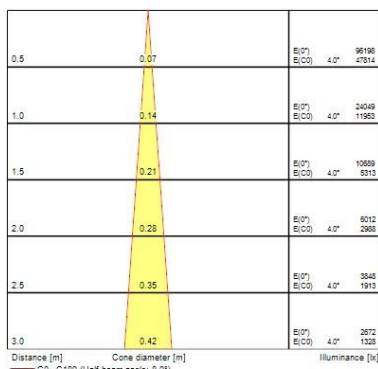

Beacon LED Muse II

BEACON LED MUSE II 97CRI 4000K L3+DALI BLACK
2059754

Packaging

Single packaging type	Carton
Product EAN number	5025768597543
Packaging single length / height (cm)	17.5
Packaging single width (cm)	15.0
Packaging single depth (cm)	17.5
DUN14 (outer)	05025768597543
Units per outer package	1
Packaging outer length / height (cm)	17.5
Packaging outer width (cm)	15.0
Packaging outer depth (cm)	17.5

Safety data

Dry applications use only	Yes

PHOTOMETRY

TECHNICAL DRAWINGS