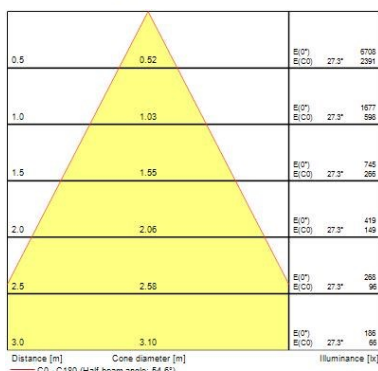

Beacon LED Muse II

BEACON LED MUSE II 97CRI 4000K L3+DALI BLACK
2059754

Packaging

Single packaging type	Carton
Product EAN number	5025768597543
Packaging single length / height (cm)	17.5
Packaging single width (cm)	15.0
Packaging single depth (cm)	17.5
DUN14 (outer)	05025768597543
Units per outer package	1
Packaging outer length / height (cm)	17.5
Packaging outer width (cm)	15.0
Packaging outer depth (cm)	17.5

Safety data

Dry applications use only	Yes

PHOTOMETRY

TECHNICAL DRAWINGS