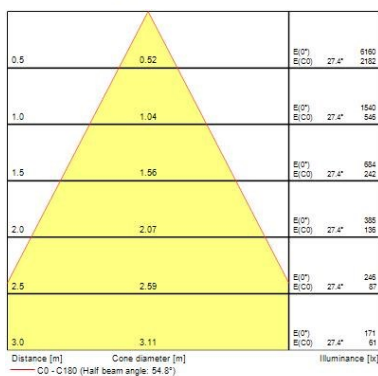

Beacon LED Muse II

BEACON LED MUSE II 97CRI 3000K L3 ON-BOARD DIM BLACK
2059744

Packaging

Single packaging type	Carton
Product EAN number	5025768597444
Packaging single length / height (cm)	17.5
Packaging single width (cm)	15.0
Packaging single depth (cm)	17.5
DUN14 (outer)	05025768597444
Units per outer package	1
Packaging outer length / height (cm)	17.5
Packaging outer width (cm)	15.0
Packaging outer depth (cm)	17.5

Safety data

Dry applications use only	Yes

PHOTOMETRY

TECHNICAL DRAWINGS