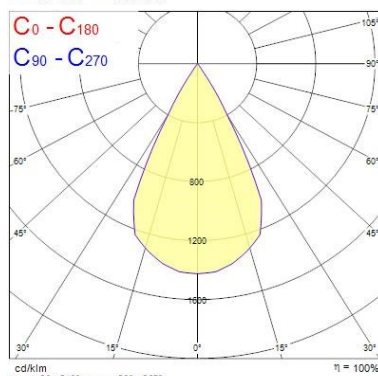

Beacon LED Muse II

BEACON LED MUSE II 97CRI 3000K L3 ON-BOARD DIM BLACK
2059744

Packaging

Single packaging type	Carton
Product EAN number	5025768597444
Packaging single length / height (cm)	17.5
Packaging single width (cm)	15.0
Packaging single depth (cm)	17.5
DUN14 (outer)	05025768597444
Units per outer package	1
Packaging outer length / height (cm)	17.5
Packaging outer width (cm)	15.0
Packaging outer depth (cm)	17.5

Safety data

Dry applications use only	Yes

PHOTOMETRY

TECHNICAL DRAWINGS