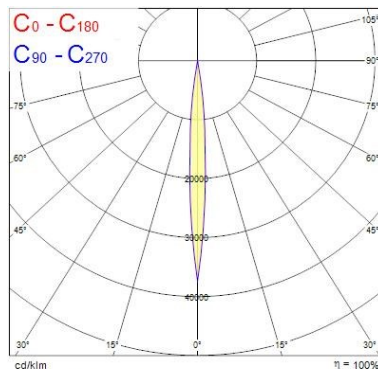

Beacon LED Muse II

BEACON LED MUSE II 97CRI 3000K L3 ON-BOARD DIM BLACK
2059744

Packaging

Single packaging type	Carton
Product EAN number	5025768597444
Packaging single length / height (cm)	17.5
Packaging single width (cm)	15.0
Packaging single depth (cm)	17.5
DUN14 (outer)	05025768597444
Units per outer package	1
Packaging outer length / height (cm)	17.5
Packaging outer width (cm)	15.0
Packaging outer depth (cm)	17.5

Safety data

Dry applications use only	Yes

PHOTOMETRY

TECHNICAL DRAWINGS