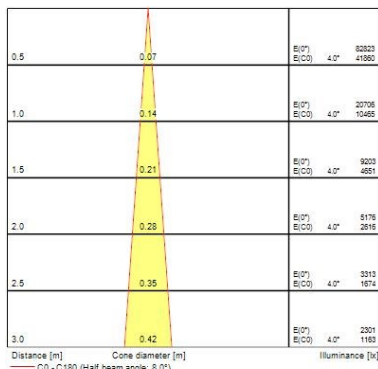

Beacon LED Muse II

BEACON LED MUSE II 97CRI 3000K L3 ON-BOARD DIM BLACK
2059744

Packaging

Single packaging type	Carton
Product EAN number	5025768597444
Packaging single length / height (cm)	17.5
Packaging single width (cm)	15.0
Packaging single depth (cm)	17.5
DUN14 (outer)	05025768597444
Units per outer package	1
Packaging outer length / height (cm)	17.5
Packaging outer width (cm)	15.0
Packaging outer depth (cm)	17.5

Safety data

Dry applications use only	Yes

PHOTOMETRY

TECHNICAL DRAWINGS