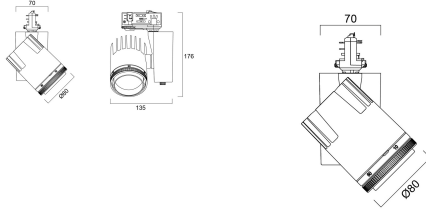

Beacon LED Muse II

BEACON LED MUSE II 97CRI 3000K L3 ON-BOARD DIM BLACK
2059744

Concord 2059744

This luminaire contains built-in LED lamps