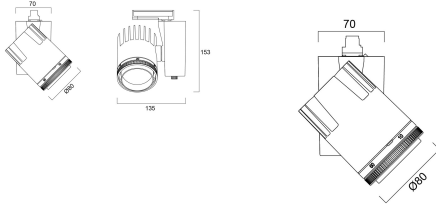

Beacon LED Muse II

BEACON LED MUSE II 97CRI 3000K L1 ON-BOARD DIM BLACK
2059732

Concord 2059732

This luminaire contains built-in LED lamps

A++
A+
A
B
C
D
E

} LED

The lamps cannot be changed in the luminaire.

874/2012