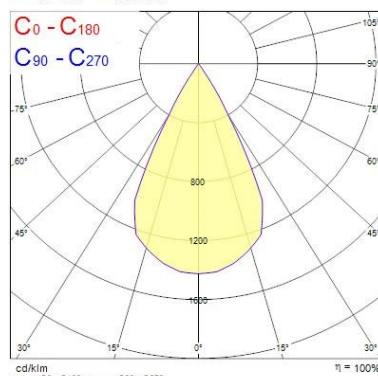

Beacon LED Muse II

BEACON LED MUSE II 97CRI 3000K L1 ON-BOARD DIM BLACK
2059732

Packaging

Single packaging type	Carton
Product EAN number	5025768597321
Packaging single length / height (cm)	17.5
Packaging single width (cm)	15.0
Packaging single depth (cm)	17.5
DUN14 (outer)	05025768597321
Units per outer package	1
Packaging outer length / height (cm)	17.5
Packaging outer width (cm)	15.0
Packaging outer depth (cm)	17.5

Safety data

Dry applications use only	Yes

PHOTOMETRY

TECHNICAL DRAWINGS