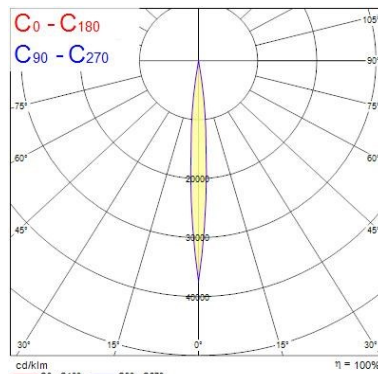

Beacon LED Muse II

BEACON LED MUSE II 97CRI 3000K L1 ON-BOARD DIM BLACK
2059732

Packaging

Single packaging type	Carton
Product EAN number	5025768597321
Packaging single length / height (cm)	17.5
Packaging single width (cm)	15.0
Packaging single depth (cm)	17.5
DUN14 (outer)	05025768597321
Units per outer package	1
Packaging outer length / height (cm)	17.5
Packaging outer width (cm)	15.0
Packaging outer depth (cm)	17.5

Safety data

Dry applications use only	Yes

PHOTOMETRY

TECHNICAL DRAWINGS