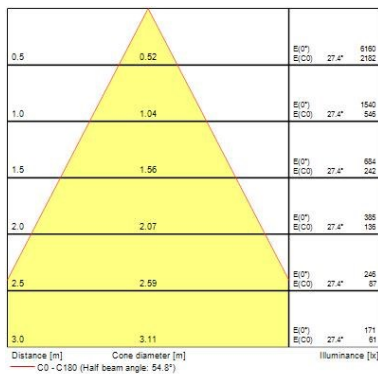

Beacon LED Muse II

BEACON LED MUSE II 97CRI 3000K L1 ON-BOARD DIM BLACK
2059732

Packaging

Single packaging type	Carton
Product EAN number	5025768597321
Packaging single length / height (cm)	17.5
Packaging single width (cm)	15.0
Packaging single depth (cm)	17.5
DUN14 (outer)	05025768597321
Units per outer package	1
Packaging outer length / height (cm)	17.5
Packaging outer width (cm)	15.0
Packaging outer depth (cm)	17.5

Safety data

Dry applications use only	Yes

PHOTOMETRY

TECHNICAL DRAWINGS