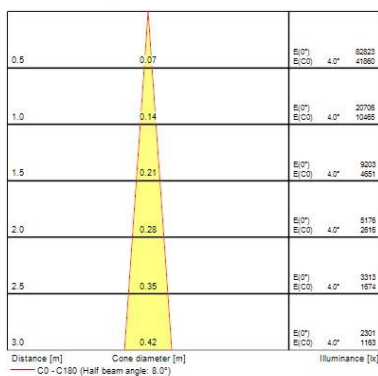

Beacon LED Muse II

BEACON LED MUSE II 97CRI 3000K L1 ON-BOARD DIM BLACK
2059732

Packaging

Single packaging type	Carton
Product EAN number	5025768597321
Packaging single length / height (cm)	17.5
Packaging single width (cm)	15.0
Packaging single depth (cm)	17.5
DUN14 (outer)	05025768597321
Units per outer package	1
Packaging outer length / height (cm)	17.5
Packaging outer width (cm)	15.0
Packaging outer depth (cm)	17.5

Safety data

Dry applications use only	Yes

PHOTOMETRY

TECHNICAL DRAWINGS