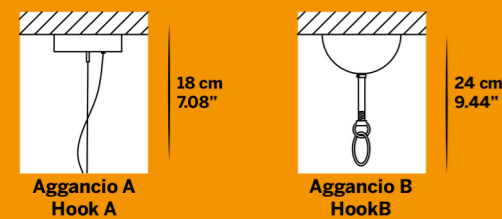

✦ Per qualsiasi richiesta o differente versione non esitate a contattarci.
✦ Per finiture vetri, finiture metalli e colore cristalli vedere pag. 170 e 172.

Finish

Black nickel.
Other finishes on request.

Color

Yncanto Amber – Yncanto Green – Yncanto Fumé.
Other colors on request.

Details

Small cup and central part made in Tuscany.
Arms, crystal curls and plates of personalized shape made in Veneto, designed by Euroluce Light of Italy & "Studio In Project".
Box in faceted metal.
Shade 7075 cilinder pvc shiny chrome inside, transparent PVC fumé external – black velvet trimmings.
Other lampshades on request.

✦ For any request or different version please contact us.
✦ For glass finishes, metal finishes and crystals color see pag. 170 and 172.

Aggancio con tirante (A) - Hook with metal cable (A)

L'altezza dei lampadari è calcolata escludendo l'aggancio. Aggancio con rosone e filo tirante H minima 18 cm - 7.08".
The height of the chandeliers is calculated by excluding the hook. Hook with the ceiling cup and cable has the minimum height 18 cm - 7.08".

È possibile richiedere il lampadario con catena. L'aggancio previsto è di tipo "B" con H minima 24cm / 9.44".
You can request the chandelier with chain. The foreseen fixation is of type "B" - H minimum 24cm / 9.44".

L8+8 ☀ 16 G9 x 28W Ø 125 cm - 49.21" H 68 cm - 26.77"	L6+6 ☀ 12 G9 x 28W Ø 125 cm - 49.21" H 68 cm - 26.77"	L4+4 ☀ 8 G9 x 28W Ø 125 cm - 49.21" H 68 cm - 26.77"	L6 small ☀ 6 G9 x 28W Ø 63 cm - 24.80" H 56 cm - 22.04"
A5 ☀ 5 G9 x 28W LxW 57 cm x 34 cm - 22.44" x 13.38" H 44 cm - 17.32"	A3 ☀ 3 G9 x 28W LxW 50 cm x 34 cm - 19.68" x 13.38" H 44 cm - 17.32"	A2 ☀ 2 G9 x 28W LxW 40 cm x 28 cm - 15.74" x 11.08" H 44 cm - 17.32"	A1 ☀ 1 G9 x 28W LxW 30 cm x 34 cm - 11.81" x 13.38" H 44 cm - 17.32"
PL8 ☀ 8 G9 x 28W Ø 90 cm - 35.43" H 45 cm - 17.71"	S1 SHADE ☀ 1 E27 x 60W Ø 45 cm - 17.71" H 75 cm - 29.52"	S1 CURL SHADE ☀ 1 E27 x 60W Ø 45 cm - 17.71" H 75 cm - 29.52"	S1 small / medium / large ☀ 1 G9 x 28W Ø 13 cm - 5.11" H 25 cm - 9.84" / 36 cm - 14.17" / 55 cm - 21.65"
LG1 ☀ 1 E27 x 60W Ø 41 cm - 16.14" H 66 cm - 25.98"	LP1 ☀ 1 E14 x 40W Ø 25 cm - 9.84" H 43 cm - 16.92"	PT6 ☀ 6 G9 x 28W Ø 63 cm - 24.80" H 180 cm - 70.86"	Vaso/Vase Ø 14 cm - 5.51" H 32 cm - 12.59" Centrotavola/Centerpiece Ø 28 cm - 11.02" H 18 cm - 7.08"