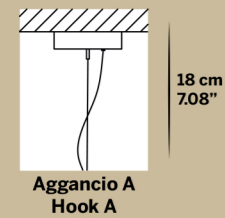

- ✦ For any request or different version please contact us.
- ✦ For glass finishes, metal finishes and crystals color see pag. 171 and 172.

Aggancio con tirante (A) - Hook with metal cable (A)

L'altezza dei lampadari è calcolata escludendo l'aggancio.
Aggancio con rosone e filo tirante H minima 18 cm - 7.08".
The height of the chandeliers is calculated by excluding the hook.
Hook with the ceiling cup and cable has the minimum height 18 cm - 7.08".

MOONLIGHT

			
S1 💡 1 E27 x 60W Ø 29 cm - 11.41" H 20 cm - 7.87"	A1 💡 1 G9 x 28W LxW 19 cm x 12 cm - 7.48" x 4.72" H 19 cm - 7.48"	LG1 💡 1 E27 x 60W Ø 29 cm - 11.41" H 18 cm - 7.08"	PL1 💡 1 E27 x 60W Ø 29 cm - 11.41" H 18 cm - 7.08"
			
PT1 💡 1 E27 x 60W Ø 29 cm - 11.41" H 165 cm - 64.96"			