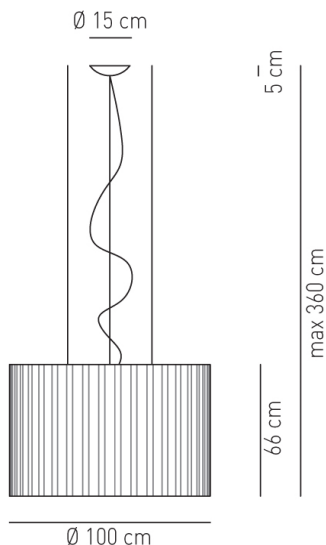

Typology: SUSPENDED

Ratings

- Built in **LED** module
- CCT 3000 K
- Downlight and uplight
- Surface installation over holes
- Supply voltage ~220-240V
- Switch mode: on-off
- Dimmable DALI LED driver
- Steel frame, painted
- Cone in pongé fabric and light covering in jersey

kg 12.5 m<sup>3</sup> 1.06

Product code composition

**SKIRT** / diffuser *INCLUDED*, with upward and downward lighting

Type	Article	Exterior Net	Fabric Colours	Source
SP	SKR100 LED	NE black net	BC white	LED 95W - diffused beam 3000K
		XX no black net	AR orange	
			AZ light blue	
			BL blue	
			FU fuchsia	
			GR light grey	
			MA brown	
			RS red	
			VE light green	